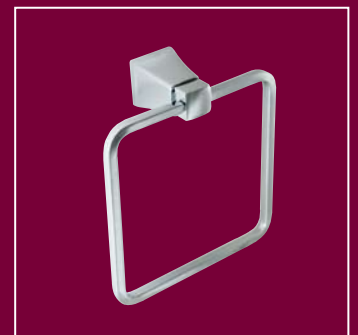

# BASTOW®

TAPWARE

## Citi

*Bold and beautiful Citi is the latest in bathroom accessory design from Bastow. Its unique and distinctively angular shape makes no apologies for its unmistakably modern style.*

*Ideal for the architect, interior designer or renovator looking for that elusive design edge, Citi's Australian design, quality construction and brilliant Chrome plating combine to make the bold statement that is Citi by Bastow.*

Toilet Roll Holder

Single Towel Rail

Double Towel Rail

Robe Hook

Towel Ring

Single Towel Rail

Double Towel Rail

Robe Hook

Towel Ring

Toilet Roll Holder