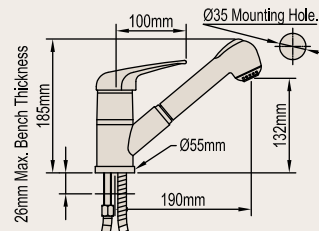

SINK MIXER WITH PULL OUT VEGGIE SPRAY

Product Code: 043461