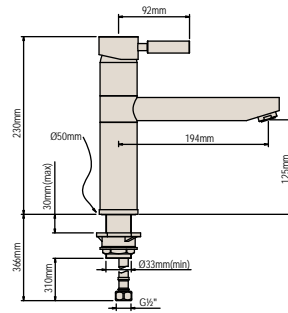

TORINO

SINK PILLAR MIXER

Product Code: 117218