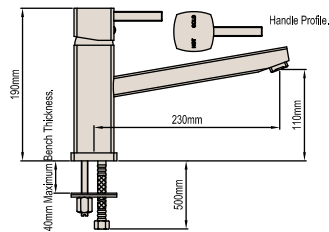

TESSA

SINK MIXER

Product Code: 081364