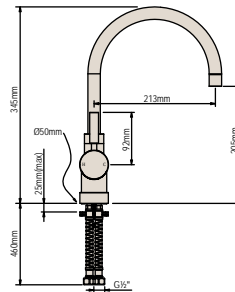

SINK MIXER – SIDE LEVER

Product Code: 117215