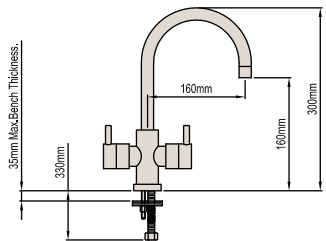

SINK TWINNER MIXER

Product Code: 099544