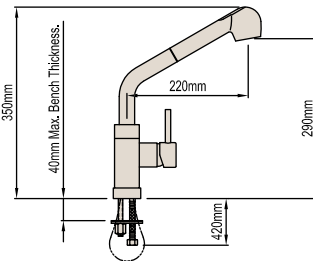

SINK MIXER W/ PULL OUT SPRAY – MULTI-FUNCTION

Product Code: 108699