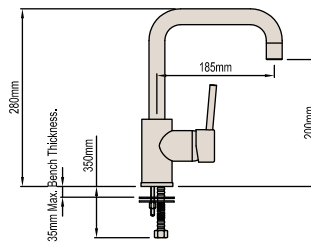

UNIVERSITY

ETON SIDE HANDLE SINK MIXER

Product Code: 108913