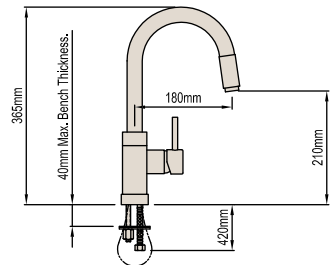

SINK MIXER W/ PULL OUT SPRAY – GOOSENECK

Product Code: 108700