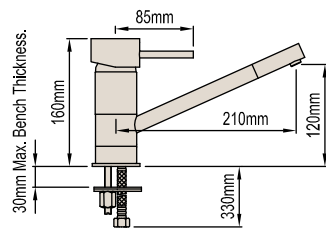

ACADEMY

SINK PILLAR MIXER

Product Code: 043480