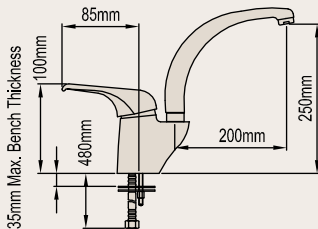

SINK MIXER – SIDE HANDLE

Product Code: 035276