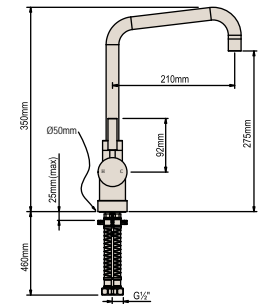

SINK MIXER – SQUARE SPOUT

Product Code: 117213