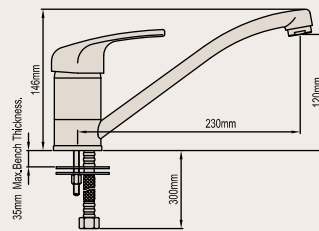

VICTORIA

SINK MIXER

Product Code: 025757