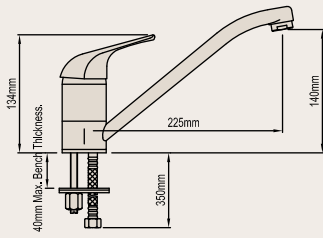

ARTESIAN

SINK MIXER

Product Code: 099381