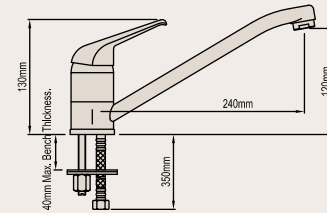

CLERMONT

SINK MIXER

Product Code: 022536