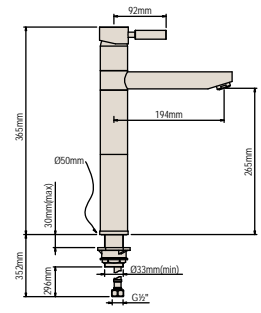

SINK PILLAR (EXTENDED) MIXER

Product Code: 117219