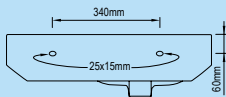

## Back entry

- Code: 119020
- Inclusions: Chrome pop up  
plug & waste (32mm)
- Overflow: Yes, with cover
- Capacity: 7 Litres
- Tap holes: One taphole
- Material: Vitreous china

# Urban

- Code:** 119021
- Inclusions:** Chrome popup  
plug & waste (32mm)
- Overflow:** Yes, with cover
- Capacity:** 9 Litres
- Tap holes:** One taphole
- Material:** Vitreous china
- Config.:** Left bowl