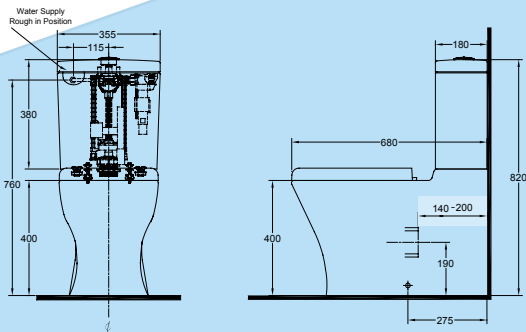

**Code:** 119025

**Inclusions:** Chrome popup  
plug & waste (32mm)

**Overflow:** Yes, with cover

**Capacity:** 10 Litres

**Tap holes:** One taphole

**Material:** Vitreous china

**Config.:** Right bowl

# Urban

Codes: 114731 (Bottom) / 114730 (Back)

WELS: 4 Star 3.5L av. flush

Flush: Dual flush - 4.5L / 3L

Seat: Soft-close, quick-release

Tap holes: One taphole

Material: Vitreous china

Config.: Universal

Setout: P-Trap: 190mm / S-Trap: 140 - 200mm

## Back entry

- Code: 119020
- Inclusions: Chrome pop up  
plug & waste (32mm)
- Overflow: Yes, with cover
- Capacity: 7 Litres
- Tap holes: One taphole
- Material: Vitreous china