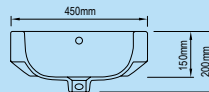

Setout: P-Trap: 190mm / S-Trap: 140 - 200mm

## Back entry

- Code: 119020
- Inclusions: Chrome pop up  
plug & waste (32mm)
- Overflow: Yes, with cover
- Capacity: 7 Litres
- Tap holes: One taphole
- Material: Vitreous china