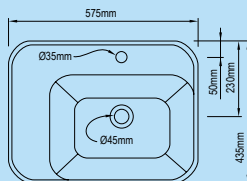

Code: 119026

Inclusions: Chrome pop up  
plug & waste (32mm)

Overflow: No

Capacity: 9 Litres

Tap holes: One taphole

Material: Vitreous china

Config.: Right bowl

- Code: 119023
- Inclusions: Chrome pop up  
plug & waste (32mm)
- Overflow: Yes, with cover
- Capacity: 7.6 Litres
- Tap holes: One taphole
- Material: Vitreous china

**Code:** 119025

**Inclusions:** Chrome popup  
plug & waste (32mm)

**Overflow:** Yes, with cover

**Capacity:** 10 Litres

**Tap holes:** One taphole

**Material:** Vitreous china

**Config.:** Right bowl

Setout: P-Trap: 190mm / S-Trap: 140 - 200mm