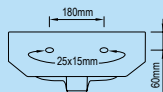

1. Code: 119023
2. Inclusions: Chrome pop up
   plug & waste (32mm)
3. Overflow: Yes, with cover
4. Capacity: 7.6 Litres
5. Tap holes: One taphole
6. Material: Vitreous china