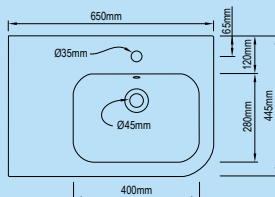

Setout: P-Trap: 190mm / S-Trap: 140 - 200mm

## Bottom entry

## Back entry

- Code: 119020
- Inclusions: Chrome pop up  
plug & waste (32mm)
- Overflow: Yes, with cover
- Capacity: 7 Litres
- Tap holes: One taphole
- Material: Vitreous china

# Urban

- Code:** 119021
- Inclusions:** Chrome popup  
plug & waste (32mm)
- Overflow:** Yes, with cover
- Capacity:** 9 Litres
- Tap holes:** One taphole
- Material:** Vitreous china
- Config.:** Left bowl