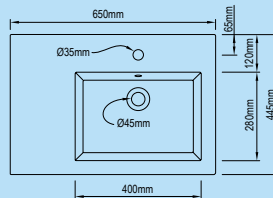

Code: 119025

Inclusions: Chrome popup
plug & waste (32mm)

Overflow: Yes, with cover

Capacity: 10 Litres

Tap holes: One taphole

Material: Vitreous china

Config.: Right bowl