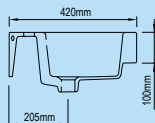

Code: 119026

Inclusions: Chrome pop up  
plug & waste (32mm)

Overflow: No

Capacity: 9 Litres

Tap holes: One taphole

Material: Vitreous china

Config.: Right bowl

- Code: 119023
- Inclusions: Chrome pop up  
plug & waste (32mm)
- Overflow: Yes, with cover
- Capacity: 7.6 Litres
- Tap holes: One taphole
- Material: Vitreous china

Setout: P-Trap: 190mm / S-Trap: 140 - 200mm