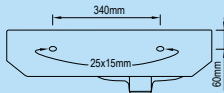

Code: 119025

Inclusions: Chrome popup
plug & waste (32mm)

Overflow: Yes, with cover

Capacity: 10 Litres

Tap holes: One taphole

Material: Vitreous china

Config.: Right bowl