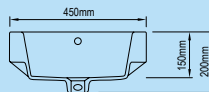

1. Code: 119023
2. Inclusions: Chrome pop up
   plug & waste (32mm)
3. Overflow: Yes, with cover
4. Capacity: 7.6 Litres
5. Tap holes: One taphole
6. Material: Vitreous china