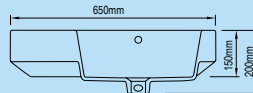

Code: 119025

Inclusions: Chrome popup
plug & waste (32mm)

Overflow: Yes, with cover

Capacity: 10 Litres

Tap holes: One taphole

Material: Vitreous china

Config.: Right bowl