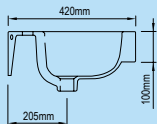

Setout: P-Trap: 190mm / S-Trap: 140 - 200mm

## Bottom entry

## Back entry

- Code: 119020
- Inclusions: Chrome pop up  
plug & waste (32mm)
- Overflow: Yes, with cover
- Capacity: 7 Litres
- Tap holes: One taphole
- Material: Vitreous china