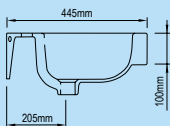

Setout: P-Trap: 190mm / S-Trap: 140 - 200mm

## Back entry

- Code: 119020
- Inclusions: Chrome pop up  
plug & waste (32mm)
- Overflow: Yes, with cover
- Capacity: 7 Litres
- Tap holes: One taphole
- Material: Vitreous china

# Urban

- Code:** 119021
- Inclusions:** Chrome popup  
plug & waste (32mm)
- Overflow:** Yes, with cover
- Capacity:** 9 Litres
- Tap holes:** One taphole
- Material:** Vitreous china
- Config.:** Left bowl