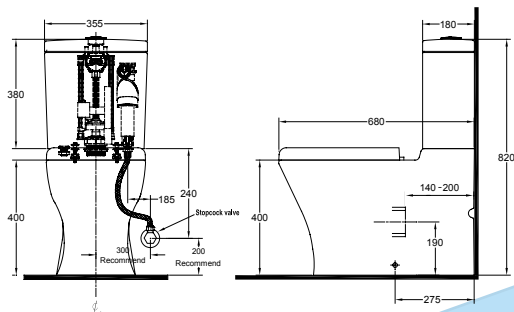

**Code:** 119025

**Inclusions:** Chrome popup  
plug & waste (32mm)

**Overflow:** Yes, with cover

**Capacity:** 10 Litres

**Tap holes:** One taphole

**Material:** Vitreous china

**Config.:** Right bowl

# Urban

Codes: 114731 (Bottom) / 114730 (Back)

WELS: 4 Star 3.5L av. flush

Flush: Dual flush - 4.5L / 3L

Seat: Soft-close, quick-release

Tap holes: One taphole

Material: Vitreous china

Config.: Universal

Setout: P-Trap: 190mm / S-Trap: 140 - 200mm

## Back entry

- Code: 119020
- Inclusions: Chrome pop up  
plug & waste (32mm)
- Overflow: Yes, with cover
- Capacity: 7 Litres
- Tap holes: One taphole
- Material: Vitreous china