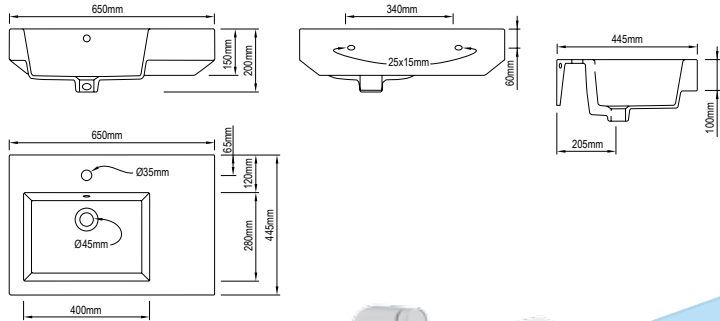

- Code: 119023
- Inclusions: Chrome pop up  
plug & waste (32mm)
- Overflow: Yes, with cover
- Capacity: 7.6 Litres
- Tap holes: One taphole
- Material: Vitreous china

# Urban

- Code:** 119024  
**Inclusions:** Chrome popup  
plug & waste (32mm)  
**Overflow:** Yes, with cover  
**Capacity:** 10 Litres  
**Tap holes:** One taphole  
**Material:** Vitreous china  
**Config.:** Left bowl

**Code:** 119025

**Inclusions:** Chrome popup  
plug & waste (32mm)

**Overflow:** Yes, with cover

**Capacity:** 10 Litres

**Tap holes:** One taphole

**Material:** Vitreous china

**Config.:** Right bowl

Setout: P-Trap: 190mm / S-Trap: 140 - 200mm