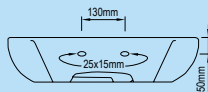

Code: 119026

Inclusions: Chrome pop up  
plug & waste (32mm)

Overflow: No

Capacity: 9 Litres

Tap holes: One taphole

Material: Vitreous china

Config.: Right bowl