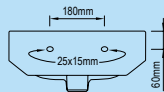

1. Code: 119020
2. Inclusions: Chrome pop up
   plug & waste (32mm)
3. Overflow: Yes, with cover
4. Capacity: 7 Litres
5. Tap holes: One taphole
6. Material: Vitreous china