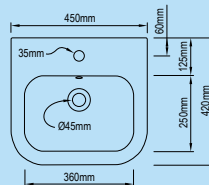

**Code:** 119025

**Inclusions:** Chrome popup  
plug & waste (32mm)

**Overflow:** Yes, with cover

**Capacity:** 10 Litres

**Tap holes:** One taphole

**Material:** Vitreous china

**Config.:** Right bowl

Setout: P-Trap: 190mm / S-Trap: 140 - 200mm

## Bottom entry

## Back entry

- Code: 119020
- Inclusions: Chrome pop up  
plug & waste (32mm)
- Overflow: Yes, with cover
- Capacity: 7 Litres
- Tap holes: One taphole
- Material: Vitreous china