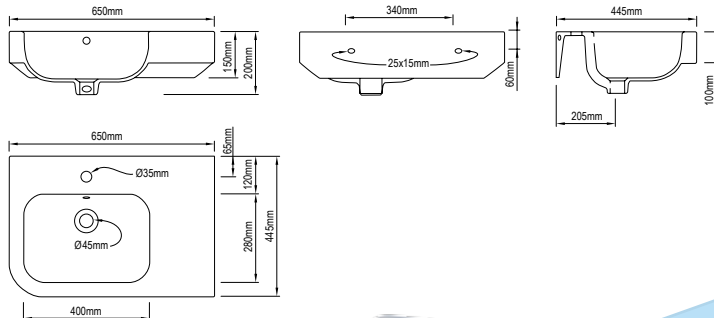

Setout: P-Trap: 190mm / S-Trap: 140 - 200mm

## Back entry

- Code: 119020
- Inclusions: Chrome pop up  
plug & waste (32mm)
- Overflow: Yes, with cover
- Capacity: 7 Litres
- Tap holes: One taphole
- Material: Vitreous china

# Urban

- Code:** 119021
- Inclusions:** Chrome popup  
plug & waste (32mm)
- Overflow:** Yes, with cover
- Capacity:** 9 Litres
- Tap holes:** One taphole
- Material:** Vitreous china
- Config.:** Left bowl

- Code: 119022
- Inclusions: Chrome popup plug & waste (32mm)
- Overflow: Yes, with cover
- Capacity: 9 Litres
- Tap holes: One taphole
- Material: Vitreous china
- Config.: Right bowl

Available from:

**Tradelink**