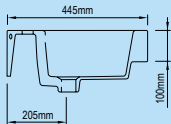

Code: 119025

Inclusions: Chrome popup
plug & waste (32mm)

Overflow: Yes, with cover

Capacity: 10 Litres

Tap holes: One taphole

Material: Vitreous china

Config.: Right bowl