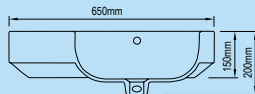

## Back entry

- Code: 119020
- Inclusions: Chrome pop up  
plug & waste (32mm)
- Overflow: Yes, with cover
- Capacity: 7 Litres
- Tap holes: One taphole
- Material: Vitreous china

# Urban

- Code:** 119021
- Inclusions:** Chrome popup  
plug & waste (32mm)
- Overflow:** Yes, with cover
- Capacity:** 9 Litres
- Tap holes:** One taphole
- Material:** Vitreous china
- Config.:** Left bowl