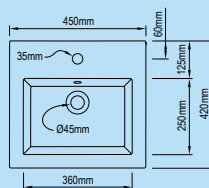

Code: 119026

Inclusions: Chrome pop up  
plug & waste (32mm)

Overflow: No

Capacity: 9 Litres

Tap holes: One taphole

Material: Vitreous china

Config.: Right bowl

- Code: 119023
- Inclusions: Chrome pop up  
plug & waste (32mm)
- Overflow: Yes, with cover
- Capacity: 7.6 Litres
- Tap holes: One taphole
- Material: Vitreous china

**Code:** 119025

**Inclusions:** Chrome popup  
plug & waste (32mm)

**Overflow:** Yes, with cover

**Capacity:** 10 Litres

**Tap holes:** One taphole

**Material:** Vitreous china

**Config.:** Right bowl

Setout: P-Trap: 190mm / S-Trap: 140 - 200mm