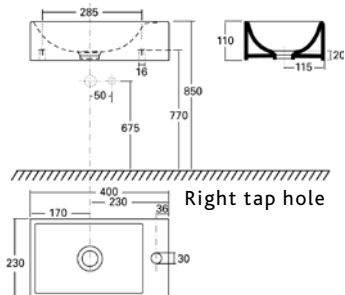

420

Wall Basin 60

Hand Basin 40 Left and Wall Hung Toilet Pan & Seat WELS 3★ 3.7L av flush

Wall Hung Toilet Pan & Seat WELS 3★ 3.7L av flush

Hand Basin 40 Left

Solid serenity

Straightforward serenity reigns in even the smallest room in the house. The austere design of the Sphinx 420 give the toilet a compact shape, also reflected in the handbasin, which as small as it is, radiates the same solid serenity as the larger models.

Wall Hung Toilet Pan & Seat
WELS 3★ 3.7L av flush
 code 105374

Suits Geberit In-Wall Cistern

Back to Wall Toilet Suite
WELS 3★ 3.6L av flush
 code 105379

Hand Basin 40 Right & Left
40 x 23cm
 code right 105366
 code left 105367

Wall basin 60
60 x 48.4cm
 code 105368

Wall basin 90 with 0, 1, 2 or 3 tapholes (on request)
120 x 48cm
 code 105370

Wall basin 120 with 0, 1, 2 or 3 tapholes (on request)
120 x 48cm
 code 105371

Shelf 60
60 x 12cm
 code 105369