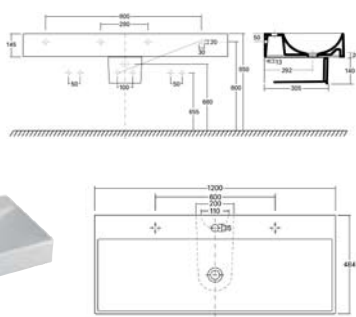

420

Wall Basin 90 (2 tap hole)

Wall Basin 120 (0 tap hole)

Wall Hung Toilet Pan & Seat WELS 3★ 3.7L av flush

Pure simplicity

Sphinx 420 embodies the philosophy of the Sphinx bathroom concept, pure and simple. A single glance is all it takes to recognise the repetitive lines of the washbasin, as well as the unique specific design of Sphinx 420. This bathroom line radiates serenity in all its simplicity. The robust washbasins form a strong focal point for the well-organised bathroom. Together with the other elements, they create a balanced whole.

420

Wall Basin 60

Hand Basin 40 Left and Wall Hung Toilet Pan & Seat WELS 3★ 3.7L av flush

Wall Hung Toilet Pan & Seat WELS 3★ 3.7L av flush

Hand Basin 40 Left

Solid serenity

Straightforward serenity reigns in even the smallest room in the house. The austere design of the Sphinx 420 give the toilet a compact shape, also reflected in the handbasin, which as small as it is, radiates the same solid serenity as the larger models.

Wall Hung Toilet Pan & Seat
WELS 3★ 3.7L av flush
 code 105374

Suits Geberit In-Wall Cistern

Back to Wall Toilet Suite
WELS 3★ 3.6L av flush
 code 105379

Hand Basin 40 Right & Left
40 x 23cm
 code right 105366
 code left 105367

Wall basin 60
60 x 48.4cm
 code 105368

Wall basin 90 with 0, 1, 2 or 3 tapholes (on request)
120 x 48cm
 code 105370

Wall basin 120 with 0, 1, 2 or 3 tapholes (on request)
120 x 48cm
 code 105371

Shelf 60
60 x 12cm
 code 105369