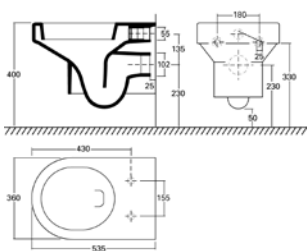

420

Wall Basin 90 (2 tap hole)

Wall Basin 120 (0 tap hole)

Wall Hung Toilet Pan & Seat WELS 3★ 3.7L av flush

Pure simplicity

Sphinx 420 embodies the philosophy of the Sphinx bathroom concept, pure and simple. A single glance is all it takes to recognise the repetitive lines of the washbasin, as well as the unique specific design of Sphinx 420. This bathroom line radiates serenity in all its simplicity. The robust washbasins form a strong focal point for the well-organised bathroom. Together with the other elements, they create a balanced whole.

420

Wall Basin 60

Hand Basin 40 Left and Wall Hung Toilet Pan & Seat WELS 3★ 3.7L av flush

Wall Hung Toilet Pan & Seat WELS 3★ 3.7L av flush

Hand Basin 40 Left

Solid serenity

Straightforward serenity reigns in even the smallest room in the house. The austere design of the Sphinx 420 give the toilet a compact shape, also reflected in the handbasin, which as small as it is, radiates the same solid serenity as the larger models.

Wall Hung Toilet Pan & Seat
WELS 3★ 3.7L av flush
 code 105374

Suits Geberit In-Wall Cistern

Back to Wall Toilet Suite
WELS 3★ 3.6L av flush
 code 105379

Hand Basin 40 Right & Left
40 x 23cm
 code right 105366
 code left 105367

Wall basin 60
60 x 48.4cm
 code 105368

Wall basin 90 with 0, 1, 2 or 3 tapholes (on request)
120 x 48cm
 code 105370

Wall basin 120 with 0, 1, 2 or 3 tapholes (on request)
120 x 48cm
 code 105371

Shelf 60
60 x 12cm
 code 105369