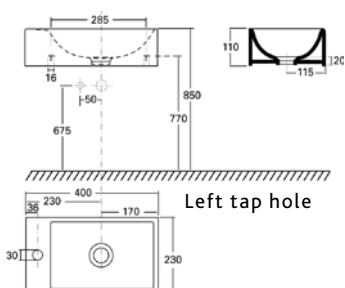

420

Wall Basin 60

Hand Basin 40 Left and Wall Hung Toilet Pan & Seat WELS 3★ 3.7L av flush

Wall Hung Toilet Pan & Seat WELS 3★ 3.7L av flush

Hand Basin 40 Left

Solid serenity

Straightforward serenity reigns in even the smallest room in the house. The austere design of the Sphinx 420 give the toilet a compact shape, also reflected in the handbasin, which as small as it is, radiates the same solid serenity as the larger models.

Wall Hung Toilet Pan & Seat
WELS 3★ 3.7L av flush
 code 105374

Suits Geberit In-Wall Cistern

Back to Wall Toilet Suite
WELS 3★ 3.6L av flush
 code 105379

Hand Basin 40 Right & Left
40 x 23cm
 code right 105366
 code left 105367

Wall basin 60
60 x 48.4cm
 code 105368

Wall basin 90 with 0, 1, 2 or 3 tapholes (on request)
120 x 48cm
 code 105370

Wall basin 120 with 0, 1, 2 or 3 tapholes (on request)
120 x 48cm
 code 105371

Shelf 60
60 x 12cm
 code 105369