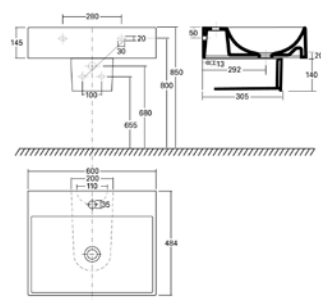

420

Wall Basin 60

Hand Basin 40 Left and Wall Hung Toilet Pan & Seat WELS 3★ 3.7L av flush

Wall Hung Toilet Pan & Seat WELS 3★ 3.7L av flush

Hand Basin 40 Left

Solid serenity

Straightforward serenity reigns in even the smallest room in the house. The austere design of the Sphinx 420 give the toilet a compact shape, also reflected in the handbasin, which as small as it is, radiates the same solid serenity as the larger models.

Wall Hung Toilet Pan & Seat
WELS 3★ 3.7L av flush
 code 105374

Suits Geberit In-Wall Cistern

Back to Wall Toilet Suite
WELS 3★ 3.6L av flush
 code 105379

Hand Basin 40 Right & Left
40 x 23cm
 code right 105366
 code left 105367

Wall basin 60
60 x 48.4cm
 code 105368

Wall basin 90 with 0, 1, 2 or 3 tapholes (on request)
120 x 48cm
 code 105370

Wall basin 120 with 0, 1, 2 or 3 tapholes (on request)
120 x 48cm
 code 105371

Shelf 60
60 x 12cm
 code 105369