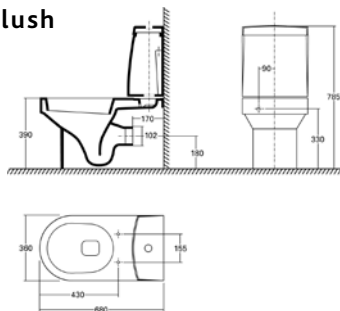

420

Wall Basin 90 (2 tap hole)

Wall Basin 120 (0 tap hole)

Wall Hung Toilet Pan & Seat WELS 3★ 3.7L av flush

Pure simplicity

Sphinx 420 embodies the philosophy of the Sphinx bathroom concept, pure and simple. A single glance is all it takes to recognise the repetitive lines of the washbasin, as well as the unique specific design of Sphinx 420. This bathroom line radiates serenity in all its simplicity. The robust washbasins form a strong focal point for the well-organised bathroom. Together with the other elements, they create a balanced whole.

420

Wall Basin 60

Hand Basin 40 Left and Wall Hung Toilet Pan & Seat WELS 3★ 3.7L av flush

Wall Hung Toilet Pan & Seat WELS 3★ 3.7L av flush

Hand Basin 40 Left

Solid serenity

Straightforward serenity reigns in even the smallest room in the house. The austere design of the Sphinx 420 give the toilet a compact shape, also reflected in the handbasin, which as small as it is, radiates the same solid serenity as the larger models.

Wall Hung Toilet Pan & Seat
WELS 3★ 3.7L av flush
 code 105374

Suits Geberit In-Wall Cistern

Back to Wall Toilet Suite
WELS 3★ 3.6L av flush
 code 105379

Hand Basin 40 Right & Left
40 x 23cm
 code right 105366
 code left 105367

Wall basin 60
60 x 48.4cm
 code 105368

Wall basin 90 with 0, 1, 2 or 3 tapholes (on request)
120 x 48cm
 code 105370

Wall basin 120 with 0, 1, 2 or 3 tapholes (on request)
120 x 48cm
 code 105371

Shelf 60
60 x 12cm
 code 105369