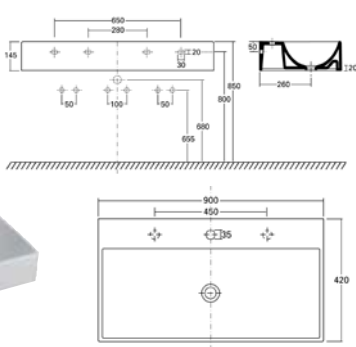

420

Wall Basin 60

Hand Basin 40 Left and Wall Hung Toilet Pan & Seat WELS 3★ 3.7L av flush

Wall Hung Toilet Pan & Seat WELS 3★ 3.7L av flush

Hand Basin 40 Left

Solid serenity

Straightforward serenity reigns in even the smallest room in the house. The austere design of the Sphinx 420 give the toilet a compact shape, also reflected in the handbasin, which as small as it is, radiates the same solid serenity as the larger models.

Wall Hung Toilet Pan & Seat
WELS 3★ 3.7L av flush
 code 105374

Suits Geberit In-Wall Cistern

Back to Wall Toilet Suite
WELS 3★ 3.6L av flush
 code 105379

Hand Basin 40 Right & Left
40 x 23cm
 code right 105366
 code left 105367

Wall basin 60
60 x 48.4cm
 code 105368

Wall basin 90 with 0, 1, 2 or 3 tapholes (on request)
120 x 48cm
 code 105370

Wall basin 120 with 0, 1, 2 or 3 tapholes (on request)
120 x 48cm
 code 105371

Shelf 60
60 x 12cm
 code 105369