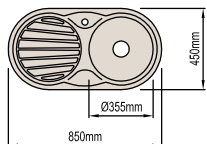

ATLANTIC

SINGLE

Right Bowl Product Code: 067940
Left Bowl Product Code: 067944

Bowl Depth - 170mm.

1 & 3/4

Right Bowl Product Code: 067946
Left Bowl Product Code: 067992

PACIFIC

ROUND BOWL

Product Code: 067998

Bowl Depth - 170mm.

VALDEZ

SINGLE BOWL

Right Bowl Product Code: 068000
Left Bowl Product Code: 068006

Bowl Depth - 170mm.

CORAL

SINGLE

Right Bowl Product Code: 110235
(110249 with access.)
Left Bowl Product Code: 110236
(110250 with access.)

1 & 3/4 (1080)

Right Bowl Product Code: 110231
(110245 with access.)
Left Bowl Product Code: 110232
(110246 with access.)

1 & 3/4 (1200)

Right Bowl Product Code: 110233
(110247 with access.)
Left Bowl Product Code: 110234
(110248 with access.)

DOUBLE

Right Bowl Product Code: 110237
(110251 with access.)
Left Bowl Product Code: 110238
(110252 with access.)