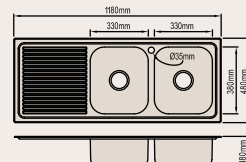

Right Bowl Product Code: 110235
(110249 with access.)
Left Bowl Product Code: 110236
(110250 with access.)

1 & 3/4 (1080)

Right Bowl Product Code: 110231
(110245 with access.)
Left Bowl Product Code: 110232
(110246 with access.)

1 & 3/4 (1200)

Right Bowl Product Code: 110233
(110247 with access.)
Left Bowl Product Code: 110234
(110248 with access.)

DOUBLE

Right Bowl Product Code: 110237
(110251 with access.)
Left Bowl Product Code: 110238
(110252 with access.)