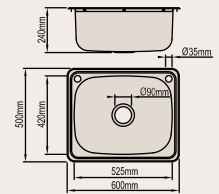

JAVA

45L LAUNDRY TUB – 600 x 500

Product Code: 077336