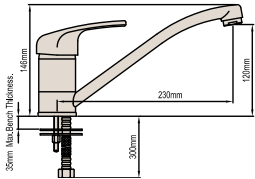

ARABIAN

SINGLE

Right Bowl Product Code: 110239
Left Bowl Product Code: 110240

1 & 3/4

Right Hand Bowl Product Code: 110244
Left Hand Bowl Product Code: 110243

DOUBLE

Right Bowl Product Code: 110241
Right Bowl Product Code: 110242

Product Code: 098892

UNDERMOUNT DOUBLE BOWL

Product Code: 098559

MIXERS

VICTORIA SINK MIXER

Product Code: 025757

TESSA PILLAR SINK MIXER

Product Code: 081364

TORINO SINK MIXER WITH PULL OUT SPRAY - MULTI-FUNCTION

Product Code: 108699

WASHING MACHINE TAPS

ATLANTA WASHING MACHINE TAPS

Product Code: 022919

BOSTON WASHING MACHINE TAPS

Product Code: 080480

UNIVERSITY WASHING MACHINE TAPS - ETON HANDLE