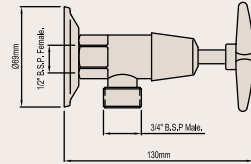

TORINO SINK MIXER WITH PULL OUT SPRAY - MULTI-FUNCTION

Product Code: 108699

WASHING MACHINE TAPS

ATLANTA WASHING MACHINE TAPS

Product Code: 022919

BOSTON WASHING MACHINE TAPS

Product Code: 080480

UNIVERSITY WASHING MACHINE TAPS - ETON HANDLE