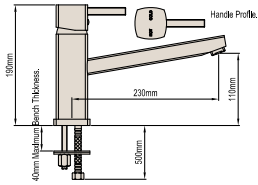

TESSA PILLAR SINK MIXER

Product Code: 081364