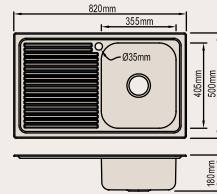

Product Code: 067998

Bowl Depth - 170mm.

VALDEZ

SINGLE BOWL

Right Bowl Product Code: 068000
Left Bowl Product Code: 068006

Bowl Depth - 170mm.

CORAL

SINGLE

Right Bowl Product Code: 110235
(110249 with access.)
Left Bowl Product Code: 110236
(110250 with access.)

1 & 3/4 (1080)

Right Bowl Product Code: 110231
(110245 with access.)
Left Bowl Product Code: 110232
(110246 with access.)