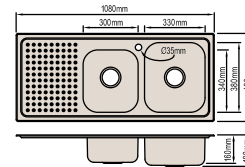

ARABIAN

SINGLE

Right Bowl Product Code: 110239
Left Bowl Product Code: 110240

1 & 3/4

Right Hand Bowl Product Code: 110244
Left Hand Bowl Product Code: 110243

DOUBLE

Right Bowl Product Code: 110241
Right Bowl Product Code: 110242