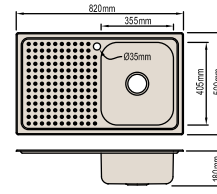

ARABIAN

SINGLE

Right Bowl Product Code: 110239
Left Bowl Product Code: 110240