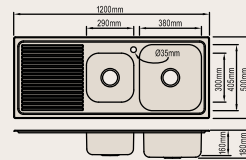

1 & 3/4 (1200)

Right Bowl Product Code: 110233
(110247 with access.)
Left Bowl Product Code: 110234
(110248 with access.)