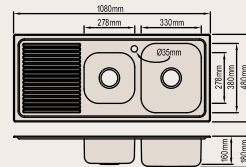

Product Code: 067998

Bowl Depth - 170mm.

VALDEZ

SINGLE BOWL

Right Bowl Product Code: 068000
Left Bowl Product Code: 068006

Bowl Depth - 170mm.

CORAL

SINGLE

Right Bowl Product Code: 110235
(110249 with access.)
Left Bowl Product Code: 110236
(110250 with access.)

1 & 3/4 (1080)

Right Bowl Product Code: 110231
(110245 with access.)
Left Bowl Product Code: 110232
(110246 with access.)