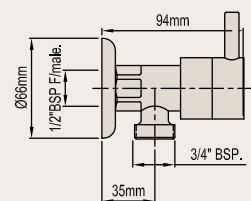

UNIVERSITY WASHING MACHINE TAPS - ETON HANDLE

Product Code: 035273