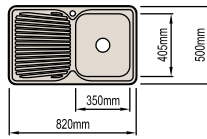

ATLANTA LAUNDRY SET

Brass construction, bright chrome finish, standard cross handles with jumper valve, 190mm spout reach (swivel). WELS 3★ 9 lpm

RODIN LAUNDRY SET

Brass construction, chrome finish, standard cross handles with jumper valve, 220mm spout reach (swivel). Also available with 1/4 turn cross handles with ceramic discs. WELS 3★ 9 lpm

ATLANTIC

SINGLE

Right Bowl Product Code: 067940
Left Bowl Product Code: 067944

Bowl Depth - 170mm.

1 & 3/4

Right Bowl Product Code: 067946
Left Bowl Product Code: 067992

PACIFIC

ROUND BOWL