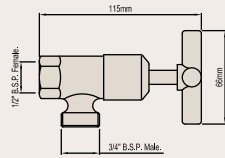

TORINO SINK MIXER WITH PULL OUT SPRAY - MULTI-FUNCTION

Product Code: 108699

WASHING MACHINE TAPS

ATLANTA WASHING MACHINE TAPS

Product Code: 022919

BOSTON WASHING MACHINE TAPS

Product Code: 080480

UNIVERSITY WASHING MACHINE TAPS - ETON HANDLE