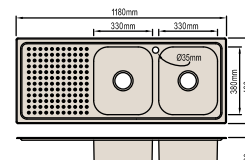

1 & 3/4 (1200)

Right Bowl Product Code: 110233
(110247 with access.)
Left Bowl Product Code: 110234
(110248 with access.)

DOUBLE

Right Bowl Product Code: 110237
(110251 with access.)
Left Bowl Product Code: 110238
(110252 with access.)

ARABIAN

SINGLE

Right Bowl Product Code: 110239
Left Bowl Product Code: 110240

1 & 3/4

Right Hand Bowl Product Code: 110244
Left Hand Bowl Product Code: 110243

DOUBLE

Right Bowl Product Code: 110241
Right Bowl Product Code: 110242