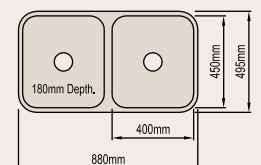

UNDERMOUNT DOUBLE BOWL

Product Code: 098559