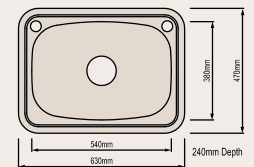

ARABIAN

SINGLE

Right Bowl Product Code: 110239
Left Bowl Product Code: 110240

1 & 3/4

Right Hand Bowl Product Code: 110244
Left Hand Bowl Product Code: 110243

DOUBLE

Right Bowl Product Code: 110241
Right Bowl Product Code: 110242

JAVA

45L LAUNDRY TUB – 600 x 500

Product Code: 077336

45L LAUNDRY TUB – 630 x 470

Product Code: 077337

UNDERMOUNT SMALL BOWL

Product Code: 098944

UNDERMOUNT SINGLE BOWL