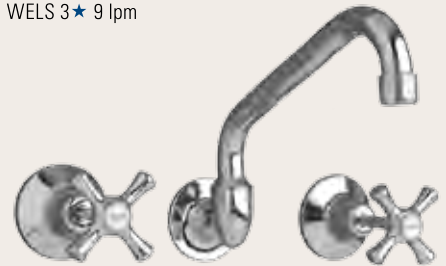

ATLANTA WASHING MACHINE TAPS

Brass construction, bright chrome finish, supplied in pairs, standard cross handle with jumper valve. Also available in 1/4 turn or 3/4 turn cross handle and 1/4 turn lever handle with ceramic discs.

BOSTON WASHING MACHINE TAPS

Brass construction, bright chrome finish, supplied in pairs, standard cross handle with jumper valve. Also available in lever handle with ceramic discs.

UNIVERSITY WASHING MACHINE TAPS – ETON HANDLE

Brass construction, bright chrome finish, supplied in pairs, 1/4 turn ceramic disc standard.

LAUNDRY SETS

Raymor have a variety of laundry sets available to suit all functions of the modern laundry. All featuring brass construction with a chrome finish, Raymor tapware utilises either jumper valve or ceramic disc cartridge technology in cross or lever handle variations.

ATLANTA LAUNDRY SET

Brass construction, bright chrome finish, standard cross handles with jumper valve, 190mm spout reach (swivel). WELS 3★ 9 lpm

RODIN LAUNDRY SET

Brass construction, chrome finish, standard cross handles with jumper valve, 220mm spout reach (swivel). Also available with 1/4 turn cross handles with ceramic discs. WELS 3★ 9 lpm