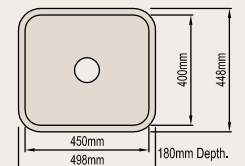

UNDERMOUNT SINGLE BOWL

Product Code: 098892