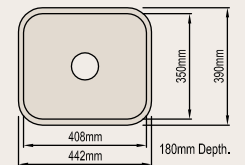

JAVA

45L LAUNDRY TUB – 600 x 500

Product Code: 077336

45L LAUNDRY TUB – 630 x 470

Product Code: 077337

UNDERMOUNT SMALL BOWL

Product Code: 098944

UNDERMOUNT SINGLE BOWL