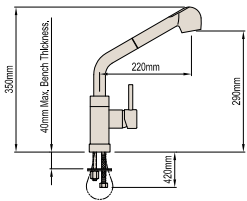

JAVA

45L LAUNDRY TUB – 600 x 500

Product Code: 077336

45L LAUNDRY TUB – 630 x 470

Product Code: 077337

UNDERMOUNT SMALL BOWL

Product Code: 098944

UNDERMOUNT SINGLE BOWL

Product Code: 098892

UNDERMOUNT DOUBLE BOWL

Product Code: 098559

MIXERS

VICTORIA SINK MIXER

Product Code: 025757

TESSA PILLAR SINK MIXER

Product Code: 081364

TORINO SINK MIXER WITH PULL OUT SPRAY - MULTI-FUNCTION

Product Code: 108699

WASHING MACHINE TAPS

ATLANTA WASHING MACHINE TAPS

Product Code: 022919

BOSTON WASHING MACHINE TAPS

Product Code: 080480

UNIVERSITY WASHING MACHINE TAPS - ETON HANDLE