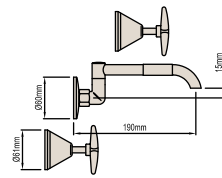

LAUNDRY SETS

ATLANTA LAUNDRY SET

Product Code: 022864