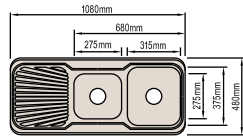

ATLANTIC

SINGLE

Right Bowl Product Code: 067940
Left Bowl Product Code: 067944

Bowl Depth - 170mm.

1 & 3/4

Right Bowl Product Code: 067946
Left Bowl Product Code: 067992

PACIFIC

ROUND BOWL

Product Code: 067998

Bowl Depth - 170mm.

VALDEZ

SINGLE BOWL

Right Bowl Product Code: 068000
Left Bowl Product Code: 068006

Bowl Depth - 170mm.

CORAL

SINGLE