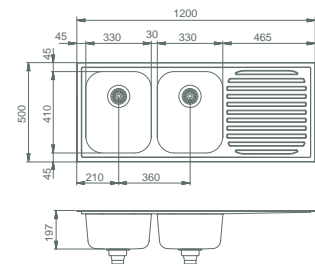

Mako Double End Bowl Sink

Suited to the busy family, this sink offers two generous double bowls for large washing up needs. The rear drain positions maximise storage room under the sink.

Order Numbers: 108342 (OTH, LB); 108343 (OTH, RB); 108344 (1TH, LB); 108345 (1TH, RB)

The following order numbers include a Half Board & Colander: 108350 (OTH, LB); 108351 (OTH, RB); 108352 (1TH, LB); 108353 (1TH, RB)

Quality Inclusions: Optional Accessories:

Basket
Wastes

Half
Board &
Colander
(MHBC)

Full Timber
Preparation
Board
(A5213)

Stainless
Steel Drainer with
removable plate rack
(QMDBR)