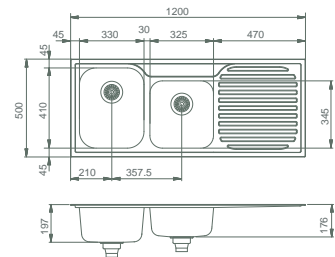

Quality and style at prices you can afford.

Designed with generous bowl sizes and available with a range of optional accessories to transform your sink into a complete food preparation area.

Mako sinks are pressed from the highest quality 18/10 satin polished stainless steel, making them durable, easy to clean, hygienic and resistant to odours and stains.

Mako 1 & 3/4 End Bowl Sink

Featuring an extra deep main bowl and mega 3/4 utility bowl, with conservative depth to help limit water use this sink also features a spacious drainer for air-drying dishes.

Order Numbers: 108338 (OTH, LB); 108339 (OTH, RB); 108340 (1TH, LB); 108341 (1TH, RB)

The following order numbers include a Half Board & Colander: 108346 (OTH, LB); 108347 (OTH, RB); 108348 (1TH, LB); 108349 (1TH, RB)