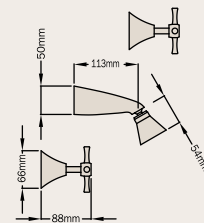

SHOWER SET – STANDARD

Product Code: 024794