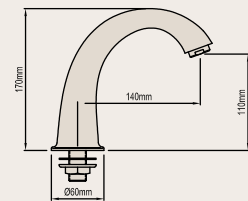

MK2 BASIN SPOUT

Product Code: 086700