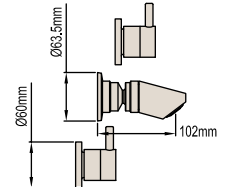

SHOWER SET

Product Code: 035270