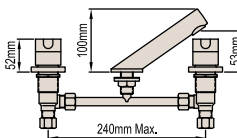

## UNIVERSITY – OXFORD HANDLE

**BASIN SET – SQUARE SPOUT**  
Product Code: 035244

**BASIN SET – UPSWEPT SPOUT**  
Product Code: 035245

**TOP ASSEMBLIES**

Basin x = Ø54mm  
Basin Product Code: 035248  
Wall x = Ø60mm  
Wall Product Code: 035249

## UNIVERSITY – CAMBRIDGE HANDLE

**BASIN SET – SQUARE SPOUT**  
Product Code: 035252

**BASIN SET – UPSWEPT SPOUT**  
Product Code: 035253

**TOP ASSEMBLIES**

Basin x = Ø54mm  
Basin Product Code: 035256  
Wall x = Ø60mm  
Wall Product Code: 035257