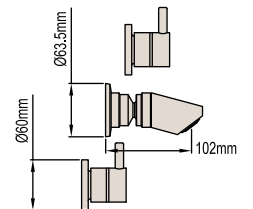

SHOWER SET

Product Code: 035247