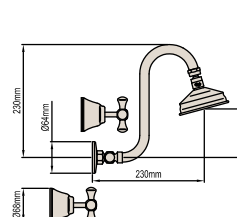

SHOWER SET
Product Code: 020462