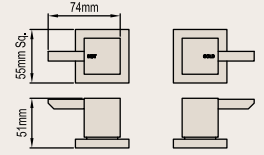

WALL TOP ASSEMBLIES

Product Code: 077334