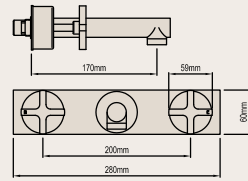

BATH SET

Product Code: 105728