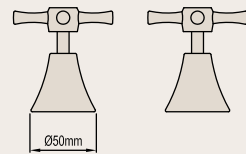

BASIN TOP ASSEMBLIES

Product Code: 088444