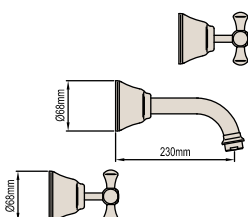

BATH SET
Product Code: 020469