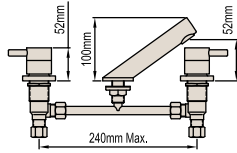

## UNIVERSITY – ETON HANDLE

**BASIN SET – SQUARE SPOUT**  
Product Code: 035266

**BASIN SET – UPSWEPT SPOUT**  
Product Code: 035267

**TOP ASSEMBLIES**

Basin x = Ø54mm  
Basin Product Code: 035271  
Wall x = Ø60mm  
Wall Product Code: 035272