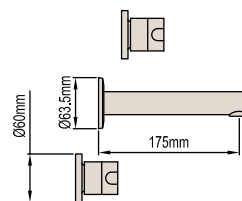

BATH SET

Product Code: 035254