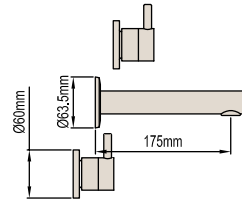

BATH SET

Product Code: 035269