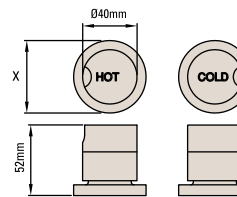

## UNIVERSITY – OXFORD HANDLE

**BASIN SET – SQUARE SPOUT**  
Product Code: 035244

**BASIN SET – UPSWEPT SPOUT**  
Product Code: 035245

**TOP ASSEMBLIES**

Basin x = Ø54mm  
Basin Product Code: 035248  
Wall x = Ø60mm  
Wall Product Code: 035249

## UNIVERSITY – CAMBRIDGE HANDLE

**BASIN SET – SQUARE SPOUT**  
Product Code: 035252

**BASIN SET – UPSWEPT SPOUT**  
Product Code: 035253

**TOP ASSEMBLIES**

Basin x = Ø54mm  
Basin Product Code: 035256  
Wall x = Ø60mm  
Wall Product Code: 035257