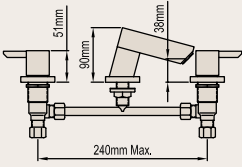

QUADRA

BASIN SET

Product Code: 080788