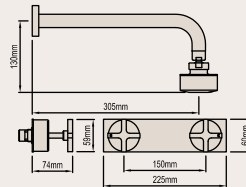

SHOWER SET

Product Code: 105726