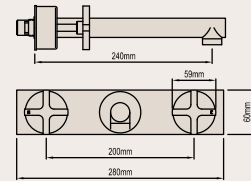

WALL BASIN SET

Product Code: 105724