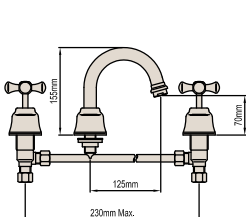

AUGUSTA

BASIN SET
Product Code: 020455