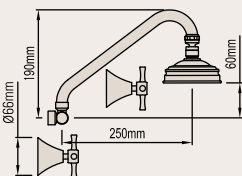

SHOWER SET – HI-LINE

Product Code: 024795