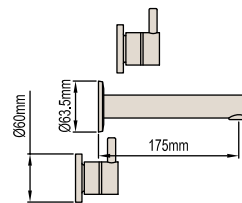

BATH SET

Product Code: 035246