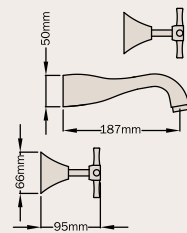

BATH SET

Product Code: 024797