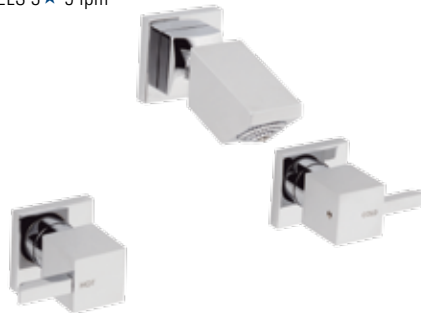

SHOWER SET

Brass construction, bright chrome finish, standard adjustable shower head (100mm reach), quarter turn ceramic disc handle as standard. Matching accessories available. WELS 3★ 9 lpm