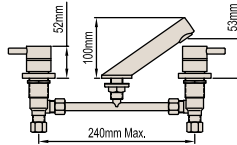

## UNIVERSITY – ETON HANDLE

**BASIN SET – SQUARE SPOUT**  
Product Code: 035266

**BASIN SET – UPSWEPT SPOUT**  
Product Code: 035267

**TOP ASSEMBLIES**

Basin x = Ø54mm  
Basin Product Code: 035271  
Wall x = Ø60mm  
Wall Product Code: 035272

## UNIVERSITY – OXFORD HANDLE

**BASIN SET – SQUARE SPOUT**  
Product Code: 035244

**BASIN SET – UPSWEPT SPOUT**  
Product Code: 035245

**TOP ASSEMBLIES**

Basin x = Ø54mm  
Basin Product Code: 035248  
Wall x = Ø60mm  
Wall Product Code: 035249