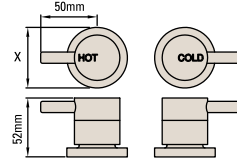

## UNIVERSITY – ETON HANDLE

**BASIN SET – SQUARE SPOUT**  
Product Code: 035266

**BASIN SET – UPSWEPT SPOUT**  
Product Code: 035267

**TOP ASSEMBLIES**

Basin x = Ø54mm  
Basin Product Code: 035271  
Wall x = Ø60mm  
Wall Product Code: 035272