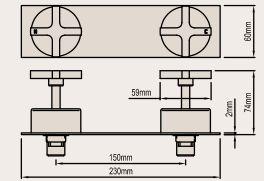

WALL TOP ASSEMBLIES

Product Code: 105727