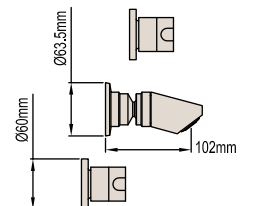

SHOWER SET

Product Codes: 035255