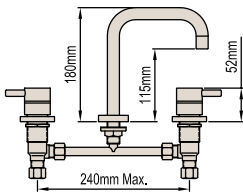

## UNIVERSITY – ETON HANDLE

**BASIN SET – SQUARE SPOUT**  
Product Code: 035266

**BASIN SET – UPSWEPT SPOUT**  
Product Code: 035267

**TOP ASSEMBLIES**

Basin x = Ø54mm  
Basin Product Code: 035271  
Wall x = Ø60mm  
Wall Product Code: 035272

## UNIVERSITY – OXFORD HANDLE

**BASIN SET – SQUARE SPOUT**  
Product Code: 035244

**BASIN SET – UPSWEPT SPOUT**  
Product Code: 035245

**TOP ASSEMBLIES**

Basin x = Ø54mm  
Basin Product Code: 035248  
Wall x = Ø60mm  
Wall Product Code: 035249