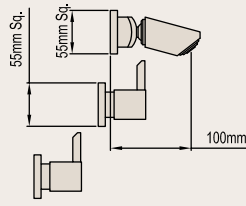

SHOWER SET

Product Code: 077332