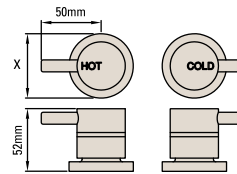

## UNIVERSITY – ETON HANDLE

**BASIN SET – SQUARE SPOUT**  
Product Code: 035266

**BASIN SET – UPSWEPT SPOUT**  
Product Code: 035267

**TOP ASSEMBLIES**

Basin x = Ø54mm  
Basin Product Code: 035271  
Wall x = Ø60mm  
Wall Product Code: 035272

## UNIVERSITY – OXFORD HANDLE

**BASIN SET – SQUARE SPOUT**  
Product Code: 035244

**BASIN SET – UPSWEPT SPOUT**  
Product Code: 035245

**TOP ASSEMBLIES**

Basin x = Ø54mm  
Basin Product Code: 035248  
Wall x = Ø60mm  
Wall Product Code: 035249