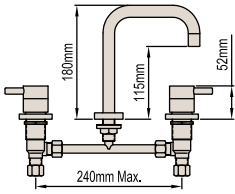

## BASIN SET

Brass construction, bright chrome finish, 112mm spout reach, cross or lever handle with jumper valve or ceramic disc options.

WELS 4★ 7.5 lpm

## BATH SET

Brass construction, bright chrome finish, 187mm spout reach, cross or lever handle with jumper valve or ceramic disc options.

## LEVER HANDLES

## UNIVERSITY – ETON HANDLE

**BASIN SET – SQUARE SPOUT**  
Product Code: 035266

**BASIN SET – UPSWEPT SPOUT**  
Product Code: 035267

**TOP ASSEMBLIES**

Basin x = Ø54mm  
Basin Product Code: 035271  
Wall x = Ø60mm  
Wall Product Code: 035272