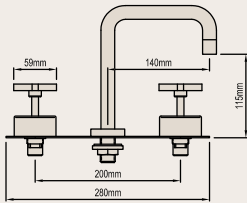

HARVARD

BASIN SET

Product Code: 105723