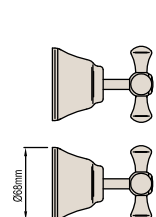

WALL TOP ASSEMBLIES
Product Code: 025106