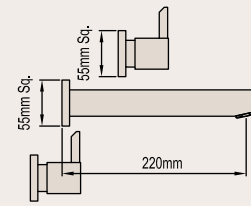

SPA SET

Product Code: 077335