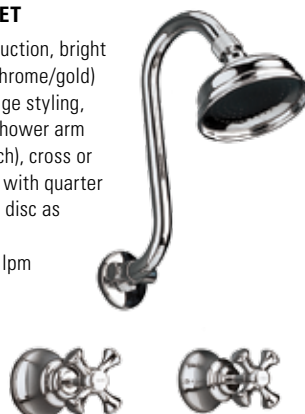

SHOWER SET

Brass construction, bright chrome (or chrome/gold) finish, heritage styling, gooseneck shower arm (230mm reach), cross or lever handle with quarter turn ceramic disc as standard. WELS 3★ 9 lpm