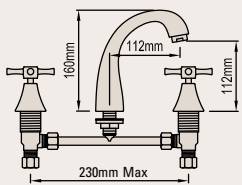

PROVIDENCE

BASIN SET

Product Code: 024793