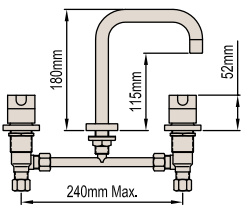

## UNIVERSITY – OXFORD HANDLE

**BASIN SET – SQUARE SPOUT**  
Product Code: 035244

**BASIN SET – UPSWEPT SPOUT**  
Product Code: 035245

**TOP ASSEMBLIES**

Basin x = Ø54mm  
Basin Product Code: 035248  
Wall x = Ø60mm  
Wall Product Code: 035249

## UNIVERSITY – CAMBRIDGE HANDLE

**BASIN SET – SQUARE SPOUT**  
Product Code: 035252

**BASIN SET – UPSWEPT SPOUT**  
Product Code: 035253

**TOP ASSEMBLIES**

Basin x = Ø54mm  
Basin Product Code: 035256  
Wall x = Ø60mm  
Wall Product Code: 035257