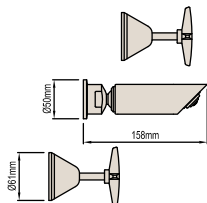

SHOWER SET (CROSS)

Product Code: 022913