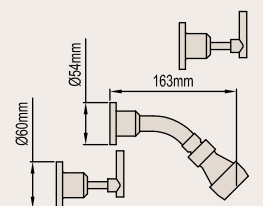

SHOWER SET (LEVER)

Product Code: 072201