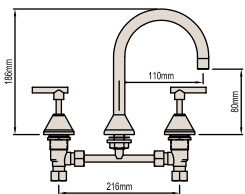

Product Code: 022913

**SHOWER SET – HI-LINE (CROSS)**

Product Code: 076169

**WALL TOP ASSEMBLIES (CROSS)**

Product Code: 022917

**BATH SET (LEVER)**

Product Code: 072200

**BASIN TOP ASSEMBLIES (LEVER)**

Product Code: 035298

**BASIN SET (LEVER)**Fixed Spout Product Code: 115982  
Swivel Spout Product Code: 115985**BATH SET (LEVER)**

Product Code: 043738

**BASIN TOP ASSEMBLIES (LEVER)**

Product Code: 043744