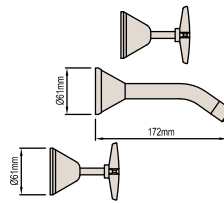

BATH SET (CROSS)

Product Code: 022915