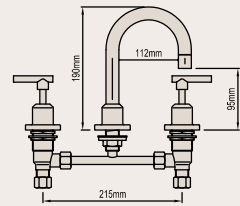

BASIN SET (LEVER)

Product Code: 072196