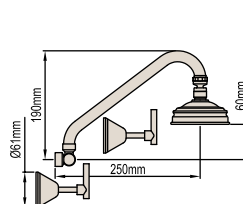

SHOWER SET – HI-LINE (LEVER)

Product Code: 043734