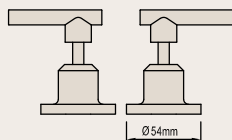

BASIN TOP ASSEMBLIES (LEVER)

Product Code: 035298