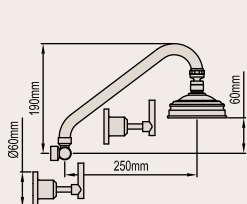

SHOWER SET – HI-LINE (LEVER)

Product Code: 072206