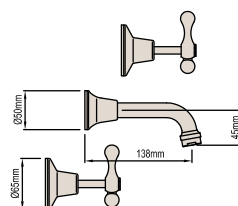

BATH SET (LEVER)

Product Code: 025939