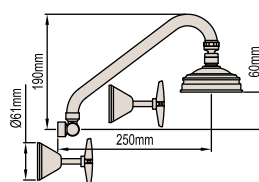

SHOWER SET – HI-LINE (CROSS)

Product Code: 076169