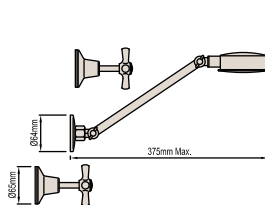

SHOWER SET (CROSS)

Product Code: 020118