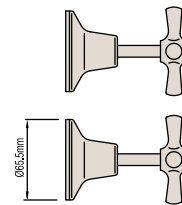

WALL TOP ASSEMBLIES (CROSS)

Product Code: 020120