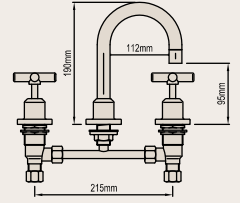

BOSTON

BASIN SET (CROSS)

Product Code: 071913