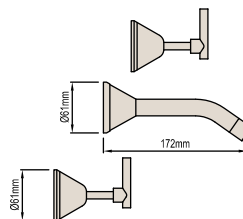

Product Code: 022913

**SHOWER SET – HI-LINE (CROSS)**

Product Code: 076169

**WALL TOP ASSEMBLIES (CROSS)**

Product Code: 022917

**BATH SET (LEVER)**

Product Code: 072200

**BASIN TOP ASSEMBLIES (LEVER)**

Product Code: 035298

**BASIN SET (LEVER)**Fixed Spout Product Code: 115982  
Swivel Spout Product Code: 115985**BATH SET (LEVER)**

Product Code: 043738

**BASIN TOP ASSEMBLIES (LEVER)**

Product Code: 043744