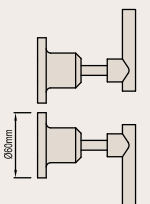

WALL TOP ASSEMBLIES (LEVER)

Product Code: 072208