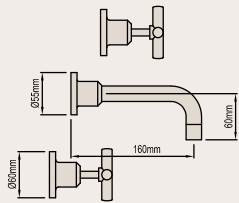

### SHOWER SET (LEVER)

Product Code: 072201

**BATH SET (CROSS)**

Product Code: 071917

**BASIN TOP ASSEMBLIES (CROSS)**

Product Code: 088104

**ATLANTA****BASIN SET (CROSS)**Fixed Spout Product Code: 115970  
Swivel Spout Product Code: 115971**BATH SET (CROSS)**