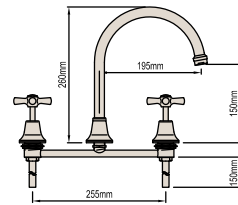

HOB SPA SET (CROSS)

Product Code: 021144