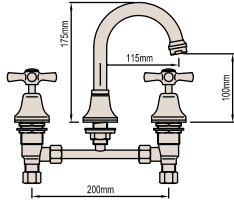

RODIN

BASIN SET (CROSS)

Product Code: 020033