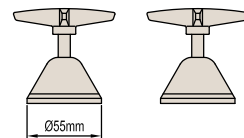

BASIN TOP ASSEMBLIES (CROSS)

Product Code: 076201