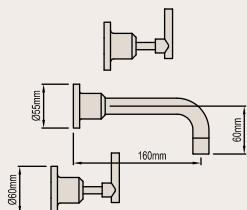

Product Code: 022913

**SHOWER SET – HI-LINE (CROSS)**

Product Code: 076169

**WALL TOP ASSEMBLIES (CROSS)**

Product Code: 022917

**BATH SET (LEVER)**

Product Code: 072200

**BASIN TOP ASSEMBLIES (LEVER)**

Product Code: 035298

**BASIN SET (LEVER)**Fixed Spout Product Code: 115982  
Swivel Spout Product Code: 115985**BATH SET (LEVER)**

Product Code: 043738

**BASIN TOP ASSEMBLIES (LEVER)**

Product Code: 043744