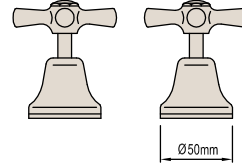

BASIN TOP ASSEMBLIES (CROSS)

Product Code: 081569