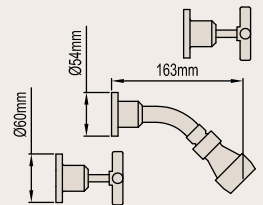

SHOWER SET (CROSS)

Product Code: 071915