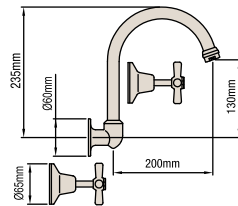

WALL SPA SET (LEVER)

Product Code: 021140