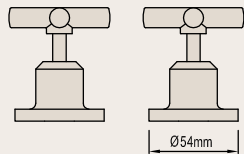

### SHOWER SET (LEVER)

Product Code: 072201

**BATH SET (CROSS)**

Product Code: 071917

**BASIN TOP ASSEMBLIES (CROSS)**

Product Code: 088104

**ATLANTA****BASIN SET (CROSS)**Fixed Spout Product Code: 115970  
Swivel Spout Product Code: 115971**BATH SET (CROSS)**