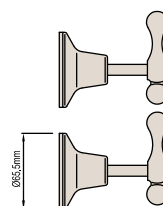

WALL TOP ASSEMBLIES (LEVER)

Product Code: 025959