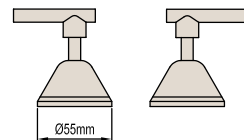

BASIN TOP ASSEMBLIES (LEVER)

Product Code: 043744