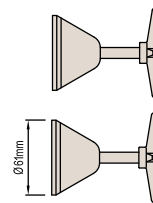

WALL TOP ASSEMBLIES (CROSS)

Product Code: 022917