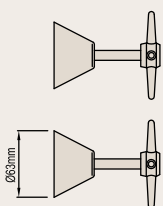

WALL TOP ASSEMBLIES (CROSS)

Product Code: 025364