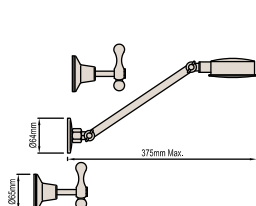

SHOWER SET (LEVER)

Product Code: 025925