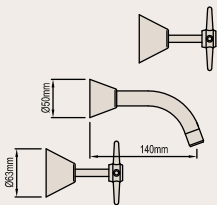

BATH SET (CROSS)

Product Code: 025358