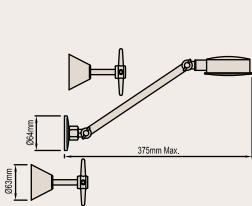

SHOWER SET (CROSS)

Product Code: 025356