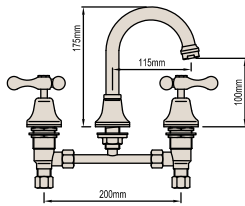

BASIN SET (LEVER)

Product Code: 025919