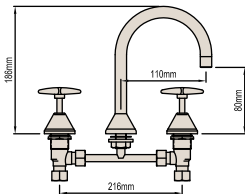

### SHOWER SET (LEVER)

Product Code: 072201

**BATH SET (CROSS)**

Product Code: 071917

**BASIN TOP ASSEMBLIES (CROSS)**

Product Code: 088104

**ATLANTA****BASIN SET (CROSS)**Fixed Spout Product Code: 115970  
Swivel Spout Product Code: 115971**BATH SET (CROSS)**