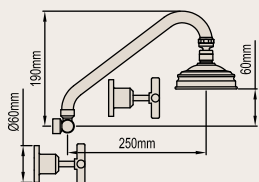

SHOWER SET – HI-LINE (CROSS)

Product Code: 083928