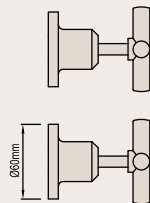

Product Code: 022915

**BASIN TOP ASSEMBLIES (CROSS)**

Product Code: 076201

**SHOWER SET – HI-LINE (CROSS)**

Product Code: 083928

**WALL TOP ASSEMBLIES (CROSS)**

Product Code: 071919

**SHOWER SET (CROSS)**