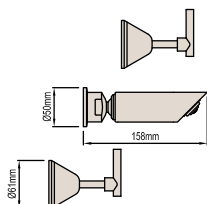

Product Code: 035298

**BASIN SET (LEVER)**Fixed Spout Product Code: 115982  
Swivel Spout Product Code: 115985**BATH SET (LEVER)**

Product Code: 043738

**BASIN TOP ASSEMBLIES (LEVER)**

Product Code: 043744

**SHOWER SET – HI-LINE (LEVER)**

Product Code: 072206

**WALL TOP ASSEMBLIES (LEVER)**

Product Code: 072208

**SHOWER SET (LEVER)**

Product Code: 043737

**SHOWER SET – HI-LINE (LEVER)**

Product Code: 043734