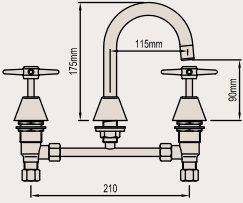

SEATTLE

BASIN SET (CROSS)

Product Code: 025355