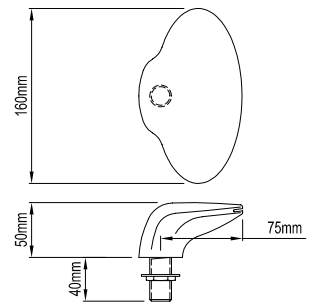

Bath/Shower Mixer 105809

WELS 0★
 Shower on Rail 105810

Bath Spout 106982

Angolo

WELS 4★ (7.5L/min)
 Basin Mixer 110393

WELS 4★ (7.5L/min)
 Sink Mixer 110394

Bath/Shower Mixer 110395

Bath/Shower Mixer with
 Diverter 110396

Bath Spout 110398

Wall Bath Mixer Set 110399

Cielo

Square Drop Down Shower Arm
300mm 108687

Square Drop Down Shower Arm
450mm 108688

Square Drop Down Shower Arm
600mm 108689

Square Wall Mounted Shower
Arm 450mm 108694

WELS 3★ (9L/min)
Shower Head Only 108692

Rana

Spa Spout 110729

Lucerne

WELS 5★ (6L/min)

Basin Mixer (Square) 108697

WELS 5★ (6L/min)

Basin Mixer Angled 108696

WELS 5★ (6L/min)

Sink Mixer - Side Handle (Square) 110400

WELS 5★ (6L/min)

Sink Mixer - Side Handle 110401

Lucerne

Toilet Roll Holder 113146

Glass Shelf 113153

Double Robe Hook 113148