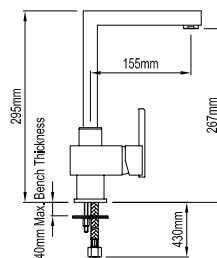

WELS 5★ (6L/min)

Sink Mixer - Side Handle (Square) 110400