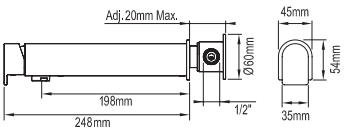

WELS 5★ (6L/min)
Wall Basin Mixer 105806