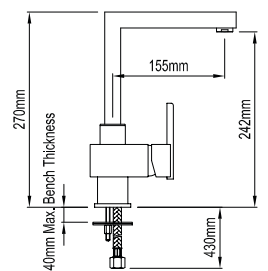

Lucerne

WELS 5★ (6L/min)

Basin Mixer (Square) 108697