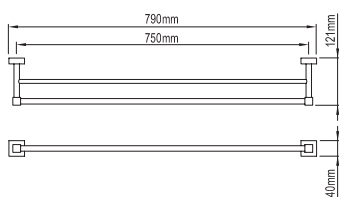

Double Towel Rail 113145