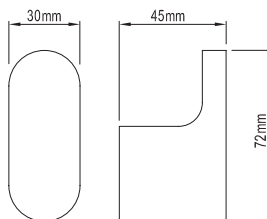

Soap Dispenser 113143

Tumbler/Toothbrush Holder
 113165

Toilet Roll Holder 113167

Toilet Brush Holder 113171

Mila

Toilet Roll Holder 113156

Soap Dispenser 113161

Glass Shelf 113163