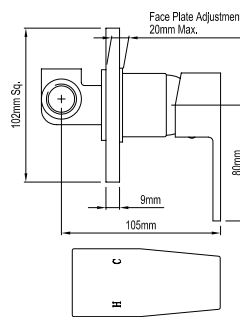

Bath/Shower Mixer 105809

WELS 0★
 Shower on Rail 105810

Bath Spout 106982

Angolo

WELS 4★ (7.5L/min)
 Basin Mixer 110393

WELS 4★ (7.5L/min)
 Sink Mixer 110394

Bath/Shower Mixer 110395

Bath/Shower Mixer with
 Diverter 110396

Bath Spout 110398

Wall Bath Mixer Set 110399

Cielo

Square Drop Down Shower Arm
300mm 108687

Square Drop Down Shower Arm
450mm 108688

Square Drop Down Shower Arm
600mm 108689

Square Wall Mounted Shower
Arm 450mm 108694