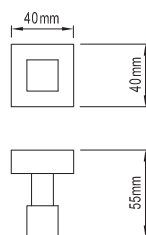

WELS 5★ (6L/min)

Sink Mixer - Side Handle (Square) 110400

WELS 5★ (6L/min)

Sink Mixer - Side Handle 110401

Lucerne

Toilet Roll Holder 113146

Glass Shelf 113153

Double Robe Hook 113148