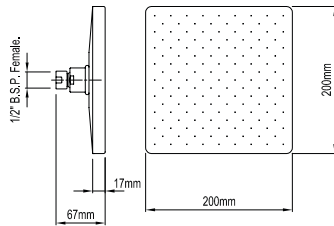

Bath Spout 110398

Wall Bath Mixer Set 110399

Cielo

Square Drop Down Shower Arm
300mm 108687

Square Drop Down Shower Arm
450mm 108688

Square Drop Down Shower Arm
600mm 108689

Square Wall Mounted Shower
Arm 450mm 108694