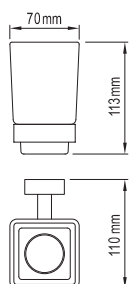

Tumbler Holder 113149