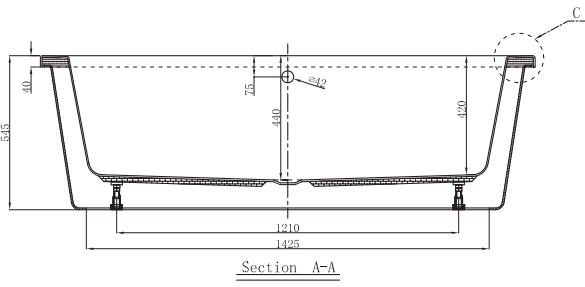

Detail C-C
Scale 1:5

Section A-A

Oval Freestanding Bath 114323

Detail C-C
Scale 1:5

Square Freestanding Bath 114322

Available from:

mico

02 8354 0999
03 9234 7760
www.mico.com.au