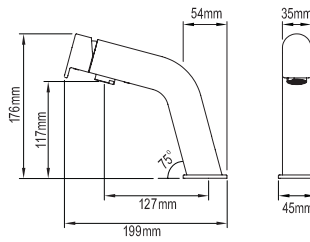

Mila

WELS 5★ (6L/min)
Basin Mixer 105805