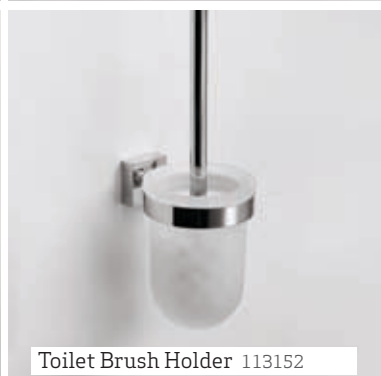

Glass Shelf 113153

Double Robe Hook 113148

Single Robe Hook 113147

Soap Dish 113150

Tumbler Holder 113149

Lucerne

Towel Ring 113151

Double Towel Rail 113145

Single Towel Rail 113144

Toilet Roll Holder 113146

Toilet Brush Holder 113152

Memphis

Memphis accessories project oval shapes through slender extensions to exude a soft elegance and calming influence. Combine Memphis pieces with flowing basins and a curved bath to amplify the room's soothing properties to create a relaxing and private sanctuary.