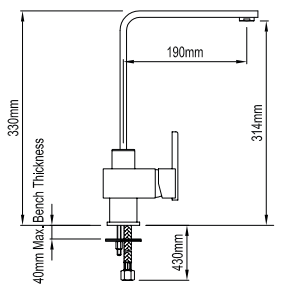

Bath Spout 110398

Wall Bath Mixer Set 110399

Cielo

Square Drop Down Shower Arm
300mm 108687

Square Drop Down Shower Arm
450mm 108688

Square Drop Down Shower Arm
600mm 108689

Square Wall Mounted Shower
Arm 450mm 108694

WELS 3★ (9L/min)
Shower Head Only 108692

Rana

Spa Spout 110729

Lucerne

WELS 5★ (6L/min)

Basin Mixer (Square) 108697

WELS 5★ (6L/min)

Basin Mixer Angled 108696

WELS 5★ (6L/min)

Sink Mixer - Side Handle (Square) 110400

WELS 5★ (6L/min)

Sink Mixer - Side Handle 110401

Lucerne

Toilet Roll Holder 113146

Glass Shelf 113153

Double Robe Hook 113148