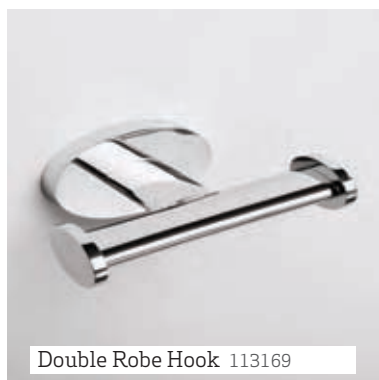

Glass Shelf 113153

Double Robe Hook 113148

Single Robe Hook 113147

Soap Dish 113150

Tumbler Holder 113149

Lucerne

Towel Ring 113151

Double Towel Rail 113145

Single Towel Rail 113144

Toilet Roll Holder 113146

Toilet Brush Holder 113152

Memphis

Memphis accessories project oval shapes through slender extensions to exude a soft elegance and calming influence. Combine Memphis pieces with flowing basins and a curved bath to amplify the room's soothing properties to create a relaxing and private sanctuary.

Glass Shelf 113172

Double Robe Hook 113169

Single Robe Hook 113142

Soap Basket 113168

Soap Dish 113166

Soap Dispenser 113143

Memphis

Towel Ring 113170

Double Towel Rail 113140

Single Towel Rail 113141

Tumbler/Toothbrush Holder
113165

Toilet Roll Holder 113167

Toilet Brush Holder 113171

Mila

Thick bands of chrome are blended with sculptured curves to create Mila's distinctive and timeless range of accessories. It is through these bands that soft illusions are created; giving the impression the chrome simply disappears into the wall.