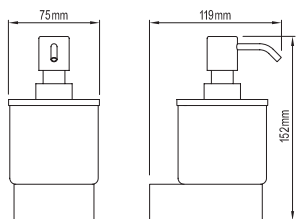

Soap Dispenser 113143

Tumbler/Toothbrush Holder
 113165

Toilet Roll Holder 113167

Toilet Brush Holder 113171

Mila

Toilet Roll Holder 113156

Soap Dispenser 113161

Glass Shelf 113163