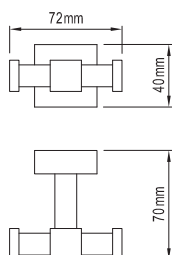

WELS 5★ (6L/min)

Sink Mixer - Side Handle (Square) 110400

WELS 5★ (6L/min)

Sink Mixer - Side Handle 110401

Lucerne

Toilet Roll Holder 113146

Glass Shelf 113153

Double Robe Hook 113148