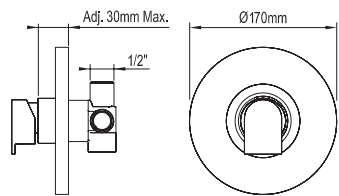

Bath/Shower Mixer 105809