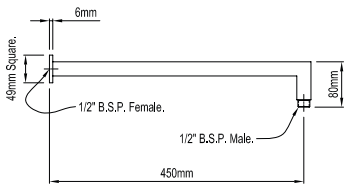

Bath Spout 110398

Wall Bath Mixer Set 110399

Cielo

Square Drop Down Shower Arm
300mm 108687

Square Drop Down Shower Arm
450mm 108688

Square Drop Down Shower Arm
600mm 108689

Square Wall Mounted Shower
Arm 450mm 108694