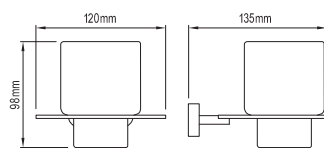

Tumbler/Toothbrush Holder
113165