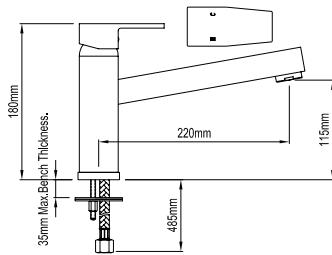

WELS 4★ (7.5L/min)
Sink Mixer 110394