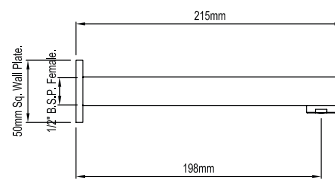

Bath Spout 110398

Wall Bath Mixer Set 110399

Cielo

Square Drop Down Shower Arm
300mm 108687

Square Drop Down Shower Arm
450mm 108688

Square Drop Down Shower Arm
600mm 108689

Square Wall Mounted Shower
Arm 450mm 108694