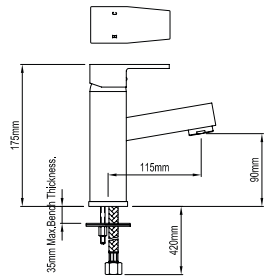

Bath/Shower Mixer 105809

WELS 0★
 Shower on Rail 105810

Bath Spout 106982

Angolo

WELS 4★ (7.5L/min)
 Basin Mixer 110393

WELS 4★ (7.5L/min)
 Sink Mixer 110394

Bath/Shower Mixer 110395

Bath/Shower Mixer with
 Diverter 110396

Bath Spout 110398

Wall Bath Mixer Set 110399

Cielo

Square Drop Down Shower Arm
300mm 108687

Square Drop Down Shower Arm
450mm 108688

Square Drop Down Shower Arm
600mm 108689

Square Wall Mounted Shower
Arm 450mm 108694