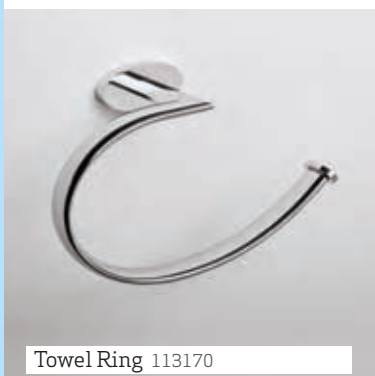

Single Towel Rail 113144

Toilet Roll Holder 113146

Toilet Brush Holder 113152

Memphis

Memphis accessories project oval shapes through slender extensions to exude a soft elegance and calming influence. Combine Memphis pieces with flowing basins and a curved bath to amplify the room's soothing properties to create a relaxing and private sanctuary.

Glass Shelf 113172

Double Robe Hook 113169

Single Robe Hook 113142

Soap Basket 113168

Soap Dish 113166

Soap Dispenser 113143

Memphis

Towel Ring 113170

Double Towel Rail 113140

Single Towel Rail 113141

Tumbler/Toothbrush Holder
113165

Toilet Roll Holder 113167

Toilet Brush Holder 113171

Mila

Thick bands of chrome are blended with sculptured curves to create Mila's distinctive and timeless range of accessories. It is through these bands that soft illusions are created; giving the impression the chrome simply disappears into the wall.