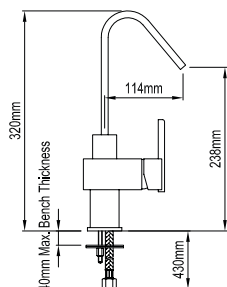

Bath Spout 110398

Wall Bath Mixer Set 110399

Cielo

Square Drop Down Shower Arm
300mm 108687

Square Drop Down Shower Arm
450mm 108688

Square Drop Down Shower Arm
600mm 108689

Square Wall Mounted Shower
Arm 450mm 108694

WELS 3★ (9L/min)
Shower Head Only 108692

Rana

Spa Spout 110729

Lucerne

WELS 5★ (6L/min)

Basin Mixer (Square) 108697

WELS 5★ (6L/min)

Basin Mixer Angled 108696

WELS 5★ (6L/min)

Sink Mixer - Side Handle (Square) 110400

WELS 5★ (6L/min)

Sink Mixer - Side Handle 110401

Lucerne

Toilet Roll Holder 113146

Glass Shelf 113153

Double Robe Hook 113148