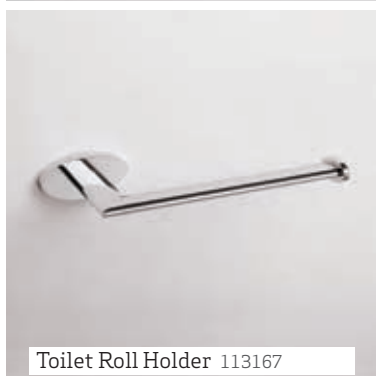

Single Towel Rail 113144

Toilet Roll Holder 113146

Toilet Brush Holder 113152

Memphis

Memphis accessories project oval shapes through slender extensions to exude a soft elegance and calming influence. Combine Memphis pieces with flowing basins and a curved bath to amplify the room's soothing properties to create a relaxing and private sanctuary.

Glass Shelf 113172

Double Robe Hook 113169

Single Robe Hook 113142

Soap Basket 113168

Soap Dish 113166

Soap Dispenser 113143

Memphis

Towel Ring 113170

Double Towel Rail 113140

Single Towel Rail 113141

Tumbler/Toothbrush Holder
113165

Toilet Roll Holder 113167

Toilet Brush Holder 113171

Mila

Thick bands of chrome are blended with sculptured curves to create Mila's distinctive and timeless range of accessories. It is through these bands that soft illusions are created; giving the impression the chrome simply disappears into the wall.