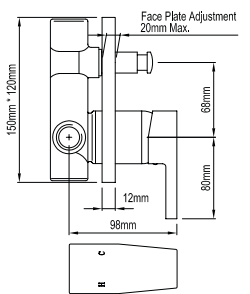

Bath/Shower Mixer 105809

WELS 0★
 Shower on Rail 105810

Bath Spout 106982

Angolo

WELS 4★ (7.5L/min)
 Basin Mixer 110393

WELS 4★ (7.5L/min)
 Sink Mixer 110394

Bath/Shower Mixer 110395

Bath/Shower Mixer with
 Diverter 110396

Bath Spout 110398

Wall Bath Mixer Set 110399

Cielo

Square Drop Down Shower Arm
300mm 108687

Square Drop Down Shower Arm
450mm 108688

Square Drop Down Shower Arm
600mm 108689

Square Wall Mounted Shower
Arm 450mm 108694