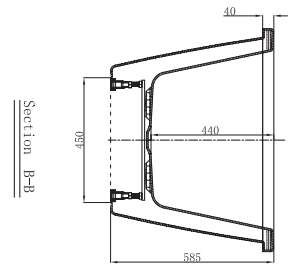

Detail C-C
Scale 1:5

Section A-A

Oval Freestanding Bath 114323

Detail C-C
Scale 1:5

Square Freestanding Bath 114322

Available from:

mico

02 8354 0999
03 9234 7760
www.mico.com.au