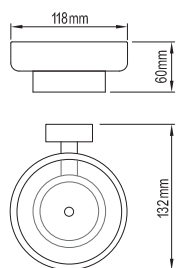

Glass Shelf 113153

Soap Dish 113150