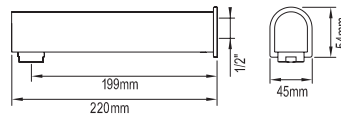

Bath Spout 106982