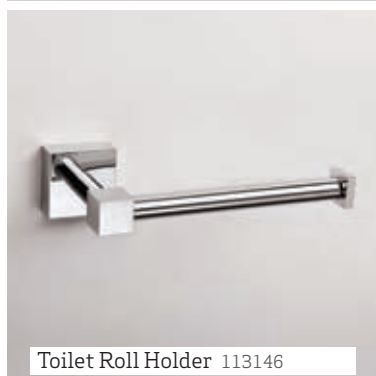

Glass Shelf 113153

Double Robe Hook 113148

Single Robe Hook 113147

Soap Dish 113150

Tumbler Holder 113149

Lucerne

Towel Ring 113151

Double Towel Rail 113145

Single Towel Rail 113144

Toilet Roll Holder 113146

Toilet Brush Holder 113152

Memphis

Memphis accessories project oval shapes through slender extensions to exude a soft elegance and calming influence. Combine Memphis pieces with flowing basins and a curved bath to amplify the room's soothing properties to create a relaxing and private sanctuary.