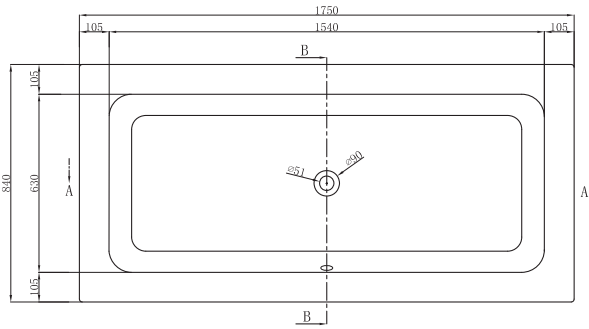

Detail C-C
Scale 1:5

Section A-A

Oval Freestanding Bath 114323

Detail C-C
Scale 1:5

Square Freestanding Bath 114322

Available from:

mico

02 8354 0999
03 9234 7760
www.mico.com.au