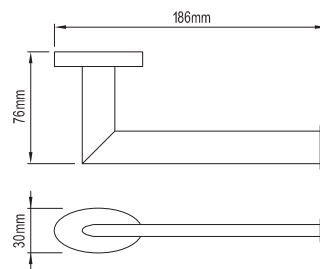

Toilet Roll Holder 113167