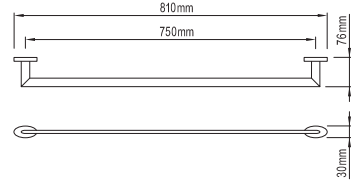

Single Robe Hook 113147

Soap Dish 113150

Tumbler Holder 113149

Toilet Brush Holder 113152

Towel Ring 113151

Double Towel Rail 113145

Single Towel Rail 113144

Towel Ring 113170