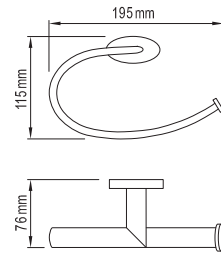

WELS 5★ (6L/min)

Sink Mixer - Side Handle (Square) 110400

WELS 5★ (6L/min)

Sink Mixer - Side Handle 110401

Lucerne

Toilet Roll Holder 113146

Glass Shelf 113153

Double Robe Hook 113148

Single Robe Hook 113147

Soap Dish 113150

Tumbler Holder 113149

Toilet Brush Holder 113152

Towel Ring 113151

Double Towel Rail 113145

Single Towel Rail 113144

Towel Ring 113170

Single Towel Rail 113140

Memphis

Double Towel Rail 113141

Glass Shelf 113172

Double Robe Hook 113169

Single Robe Hook 113142

Soap Basket 113168

Soap Dish 113166