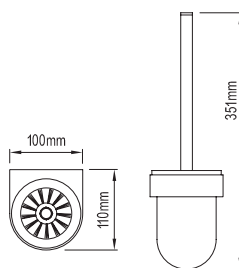

Robe Hook 113157

Toilet Brush Holder 113162