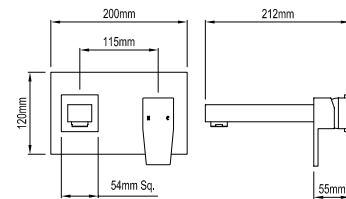

Bath Spout 110398

Wall Bath Mixer Set 110399

Cielo

Square Drop Down Shower Arm
300mm 108687

Square Drop Down Shower Arm
450mm 108688

Square Drop Down Shower Arm
600mm 108689

Square Wall Mounted Shower
Arm 450mm 108694