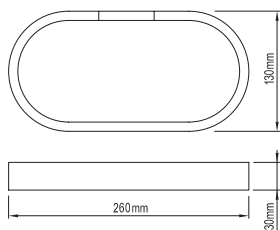

Towel Ring 113160