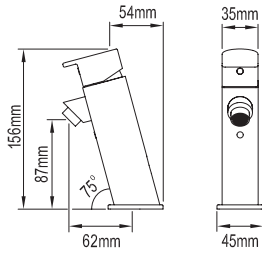

WELS 5★ (6L/min)
Small Basin Mixer 105807