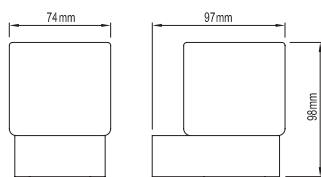

Tumbler Holder 113158