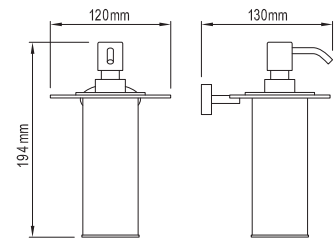

Single Towel Rail 113140

Memphis

Double Towel Rail 113141

Glass Shelf 113172

Double Robe Hook 113169

Single Robe Hook 113142

Soap Basket 113168

Soap Dish 113166