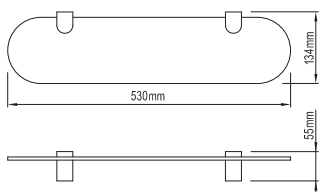

Soap Dispenser 113143

Tumbler/Toothbrush Holder
 113165

Toilet Roll Holder 113167

Toilet Brush Holder 113171

Mila

Toilet Roll Holder 113156

Soap Dispenser 113161

Glass Shelf 113163