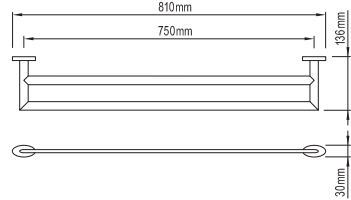

Memphis

Double Towel Rail 113141