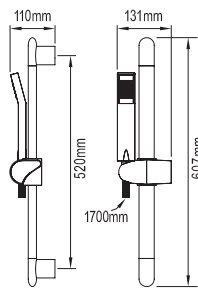

Bath/Shower Mixer 105809

WELS 0★
 Shower on Rail 105810

Bath Spout 106982

Angolo

WELS 4★ (7.5L/min)
 Basin Mixer 110393

WELS 4★ (7.5L/min)
 Sink Mixer 110394

Bath/Shower Mixer 110395

Bath/Shower Mixer with
 Diverter 110396