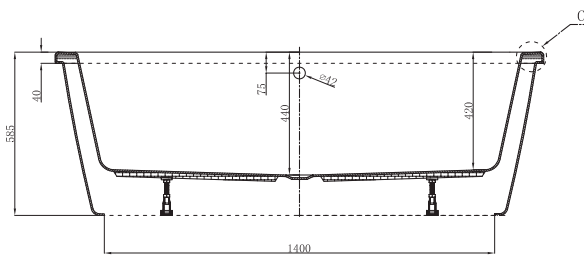

Detail C-C
Scale 1:5

Section A-A

Oval Freestanding Bath 114323

Detail C-C
Scale 1:5

Square Freestanding Bath 114322

Available from:

mico

02 8354 0999
03 9234 7760
www.mico.com.au