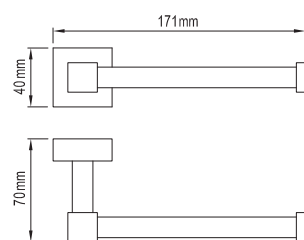

WELS 5★ (6L/min)

Sink Mixer - Side Handle (Square) 110400

WELS 5★ (6L/min)

Sink Mixer - Side Handle 110401

Lucerne

Toilet Roll Holder 113146

Glass Shelf 113153

Double Robe Hook 113148