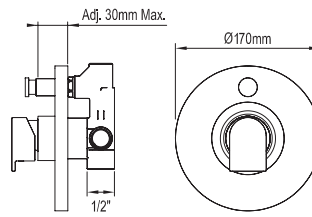

Bath/Shower Mixer with
Diverter 105808