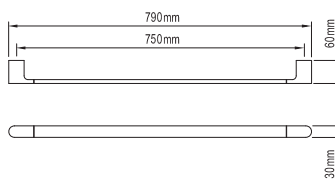

Single Towel Rail 113154