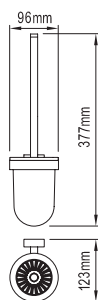

WELS 5★ (6L/min)

Sink Mixer - Side Handle (Square) 110400

WELS 5★ (6L/min)

Sink Mixer - Side Handle 110401

Lucerne

Toilet Roll Holder 113146

Glass Shelf 113153

Double Robe Hook 113148

Single Robe Hook 113147

Soap Dish 113150

Tumbler Holder 113149

Toilet Brush Holder 113152

Towel Ring 113151

Double Towel Rail 113145

Single Towel Rail 113144

Towel Ring 113170