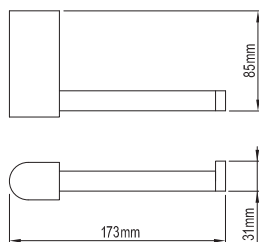

Soap Dispenser 113143

Tumbler/Toothbrush Holder
 113165

Toilet Roll Holder 113167

Toilet Brush Holder 113171

Mila

Toilet Roll Holder 113156

Soap Dispenser 113161

Glass Shelf 113163