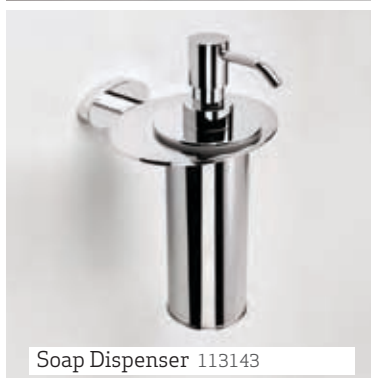

Single Towel Rail 113144

Toilet Roll Holder 113146

Toilet Brush Holder 113152

Memphis

Memphis accessories project oval shapes through slender extensions to exude a soft elegance and calming influence. Combine Memphis pieces with flowing basins and a curved bath to amplify the room's soothing properties to create a relaxing and private sanctuary.

Glass Shelf 113172

Double Robe Hook 113169

Single Robe Hook 113142

Soap Basket 113168

Soap Dish 113166

Soap Dispenser 113143

Memphis

Towel Ring 113170

Double Towel Rail 113140

Single Towel Rail 113141

Tumbler/Toothbrush Holder
113165

Toilet Roll Holder 113167

Toilet Brush Holder 113171

Mila

Thick bands of chrome are blended with sculptured curves to create Mila's distinctive and timeless range of accessories. It is through these bands that soft illusions are created; giving the impression the chrome simply disappears into the wall.