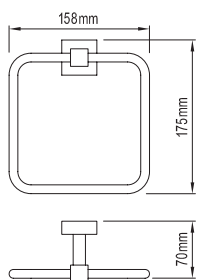

WELS 5★ (6L/min)

Sink Mixer - Side Handle (Square) 110400

WELS 5★ (6L/min)

Sink Mixer - Side Handle 110401

Lucerne

Toilet Roll Holder 113146

Glass Shelf 113153

Double Robe Hook 113148

Single Robe Hook 113147

Soap Dish 113150

Tumbler Holder 113149

Toilet Brush Holder 113152

Towel Ring 113151

Double Towel Rail 113145

Single Towel Rail 113144

Towel Ring 113170