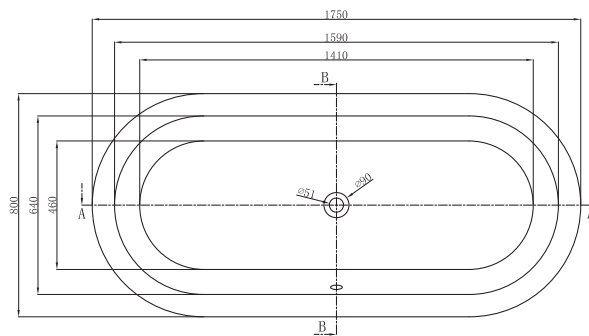

Detail C-C
Scale 1:5

Section A-A

Oval Freestanding Bath 114323

Detail C-C
Scale 1:5

Square Freestanding Bath 114322

Available from:

mico

02 8354 0999
03 9234 7760
www.mico.com.au