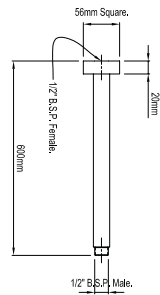

Bath Spout 110398

Wall Bath Mixer Set 110399

Cielo

Square Drop Down Shower Arm
300mm 108687

Square Drop Down Shower Arm
450mm 108688

Square Drop Down Shower Arm
600mm 108689

Square Wall Mounted Shower
Arm 450mm 108694