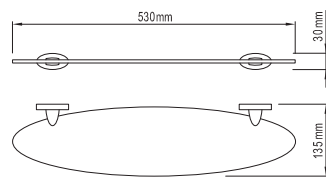

Single Towel Rail 113140

Memphis

Tumbler/Toothbrush Holder
113165