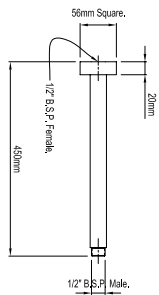

Bath Spout 110398

Wall Bath Mixer Set 110399

Cielo

Square Drop Down Shower Arm
300mm 108687

Square Drop Down Shower Arm
450mm 108688

Square Drop Down Shower Arm
600mm 108689

Square Wall Mounted Shower
Arm 450mm 108694