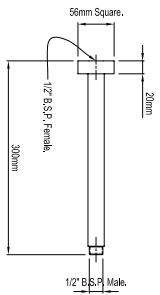

Cielo

Square Drop Down Shower Arm
300mm 108687