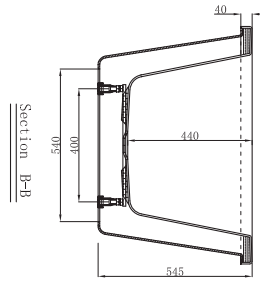

Detail C-C
Scale 1:5

Section A-A

Oval Freestanding Bath 114323

Detail C-C
Scale 1:5

Square Freestanding Bath 114322

Available from:

mico

02 8354 0999
03 9234 7760
www.mico.com.au