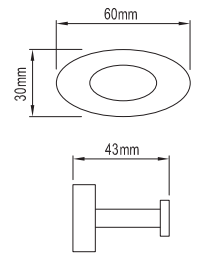

Single Towel Rail 113140

Memphis

Double Towel Rail 113141

Glass Shelf 113172

Double Robe Hook 113169

Single Robe Hook 113142

Soap Basket 113168

Soap Dish 113166