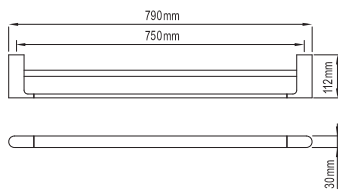

Double Towel Rail 113155