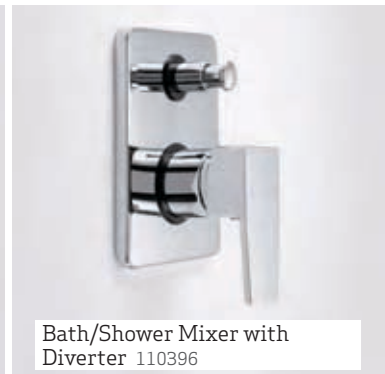

WELS 5★ (6L/min)

Basin Mixer 105805

WELS 5★ (6L/min)

Wall Basin Mixer 105806

WELS 5★ (6L/min)

Small Basin Mixer 105807

Bath/Shower Mixer with Diverter 105808

Bath/Shower Mixer 105809

WELS 0★

Shower on Rail 105810

Bath Spout 106982

Angolo

Strong lines enhance the bold and distinctive design of the Angolo range of tapware. Each individual piece will create a stunning focal point, while multiple pieces create a striking statement within your home. No matter your choice, Angolo is the right tapware from any angle.

WELS 4★ (7.5L/min)
Basin Mixer 110393

WELS 4★ (7.5L/min)
Sink Mixer 110394

Bath/Shower Mixer 110395

Bath/Shower Mixer with
Diverter 110396

Bath Spout 110398

Wall Bath Mixer Set 110399

Cielo

A gentle mix of fluid curves with sharp lines allows the Cielo range to blend well with any bathroom style. With each piece displaying a subtle elegance, Cielo provides a relaxing and luxurious bathing experience.

Square Drop Down Shower Arm
300mm 108687

Square Drop Down Shower Arm
450mm 108688

Square Drop Down Shower Arm
600mm 108689

Square Wall Mounted Shower
Arm 450mm 108694

WELS 3★ (9L/min)
Shower Head Only 108692