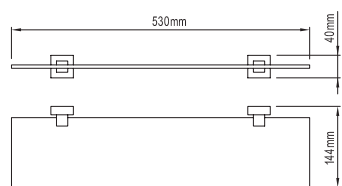

WELS 5★ (6L/min)

Sink Mixer - Side Handle (Square) 110400

WELS 5★ (6L/min)

Sink Mixer - Side Handle 110401

Lucerne

Toilet Roll Holder 113146

Glass Shelf 113153

Double Robe Hook 113148