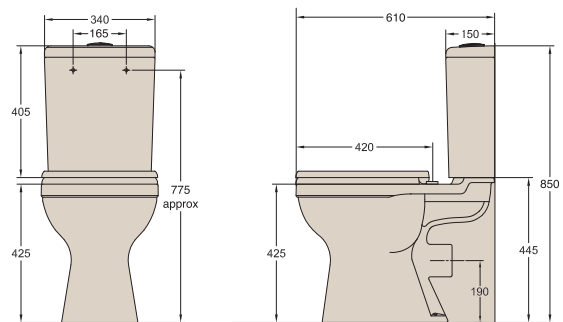

BELLA PLUS II LINK SUITE

Full vitreous china link suite featuring a box rim pan and 4.5/3L dual flush cistern.

WELS 4★ 3.5 litre average flush.

BELLA II LINK SUITE

Link suite featuring a vitreous china box rim pan and plastic 4.5/3L dual flush cistern.

WELS 4★ 3.5 litre average flush.

BEGA PLUS II LINK SUITE

Full vitreous china link suite featuring an open rim pan and 4.5/3L dual flush cistern.

WELS 4★ 3.5 litre average flush.

BEGA II LINK SUITE

Link suite featuring a vitreous china open rim pan and plastic 4.5/3L dual flush cistern.

WELS 4★ 3.5 litre average flush.

.....

CLOSE COUPLED SUITE WITH SOFT-CLOSE SEAT

ANDORRA II CLOSE COUPLED SUITE

Product Codes: S-Trap 114726, P-Trap 115465

LINK SUITES

BELLA PLUS II LINK SUITE

Product Codes: S-Trap 114727, P-Trap 115466