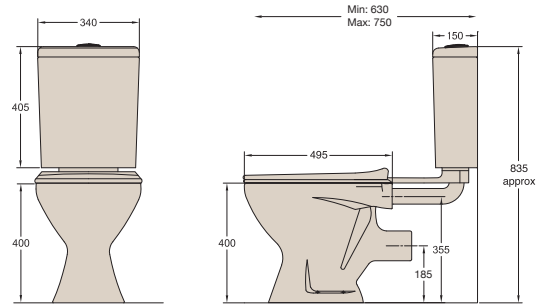

BEGA PLUS II LINK SUITE

Product Codes: S-Trap 114728, P-Trap 115467