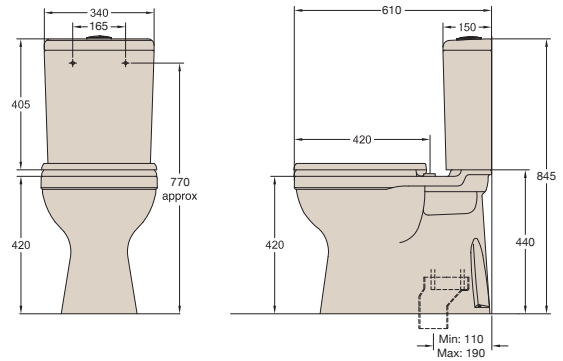

BELLA PLUS II LINK SUITE

Full vitreous china link suite featuring a box rim pan and 4.5/3L dual flush cistern.

WELS 4★ 3.5 litre average flush.

BELLA II LINK SUITE

Link suite featuring a vitreous china box rim pan and plastic 4.5/3L dual flush cistern.

WELS 4★ 3.5 litre average flush.

BEGA PLUS II LINK SUITE

Full vitreous china link suite featuring an open rim pan and 4.5/3L dual flush cistern.

WELS 4★ 3.5 litre average flush.

BEGA II LINK SUITE

Link suite featuring a vitreous china open rim pan and plastic 4.5/3L dual flush cistern.

WELS 4★ 3.5 litre average flush.

.....

CLOSE COUPLED SUITE WITH SOFT-CLOSE SEAT

ANDORRA II CLOSE COUPLED SUITE

Product Codes: S-Trap 114726, P-Trap 115465

LINK SUITES

BELLA PLUS II LINK SUITE

Product Codes: S-Trap 114727, P-Trap 115466