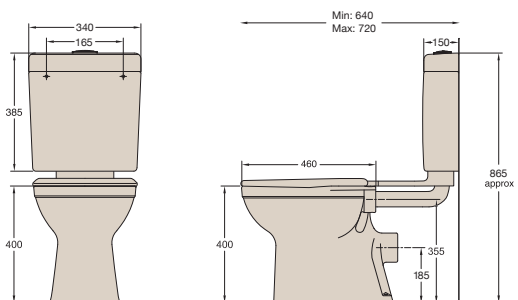

BELLA II LINK SUITE

Product Codes: S-Trap 116883, P-Trap 116884