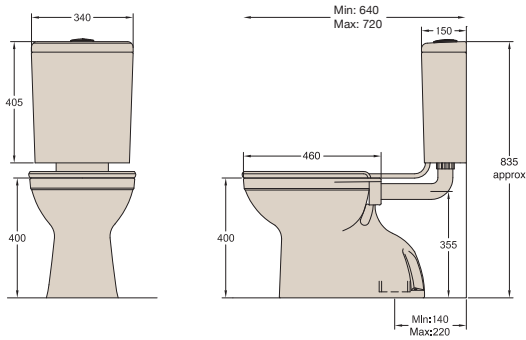

BELLA PLUS II LINK SUITE

Full vitreous china link suite featuring a box rim pan and 4.5/3L dual flush cistern.

WELS 4★ 3.5 litre average flush.

BELLA II LINK SUITE

Link suite featuring a vitreous china box rim pan and plastic 4.5/3L dual flush cistern.

WELS 4★ 3.5 litre average flush.

BEGA PLUS II LINK SUITE

Full vitreous china link suite featuring an open rim pan and 4.5/3L dual flush cistern.

WELS 4★ 3.5 litre average flush.

BEGA II LINK SUITE

Link suite featuring a vitreous china open rim pan and plastic 4.5/3L dual flush cistern.

WELS 4★ 3.5 litre average flush.

.....

CLOSE COUPLED SUITE WITH SOFT-CLOSE SEAT

ANDORRA II CLOSE COUPLED SUITE

Product Codes: S-Trap 114726, P-Trap 115465

LINK SUITES

BELLA PLUS II LINK SUITE

Product Codes: S-Trap 114727, P-Trap 115466