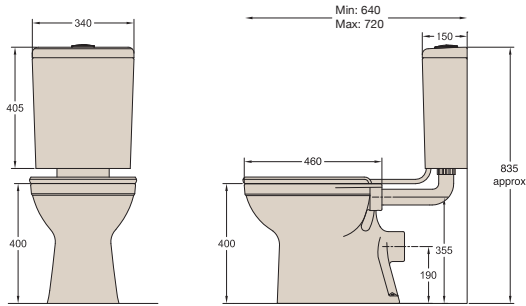

BELLA PLUS II LINK SUITE

Full vitreous china link suite featuring a box rim pan and 4.5/3L dual flush cistern.

WELS 4★ 3.5 litre average flush.

BELLA II LINK SUITE

Link suite featuring a vitreous china box rim pan and plastic 4.5/3L dual flush cistern.

WELS 4★ 3.5 litre average flush.

BEGA PLUS II LINK SUITE

Full vitreous china link suite featuring an open rim pan and 4.5/3L dual flush cistern.

WELS 4★ 3.5 litre average flush.

BEGA II LINK SUITE

Link suite featuring a vitreous china open rim pan and plastic 4.5/3L dual flush cistern.

WELS 4★ 3.5 litre average flush.

.....

CLOSE COUPLED SUITE WITH SOFT-CLOSE SEAT

ANDORRA II CLOSE COUPLED SUITE

Product Codes: S-Trap 114726, P-Trap 115465

LINK SUITES

BELLA PLUS II LINK SUITE

Product Codes: S-Trap 114727, P-Trap 115466