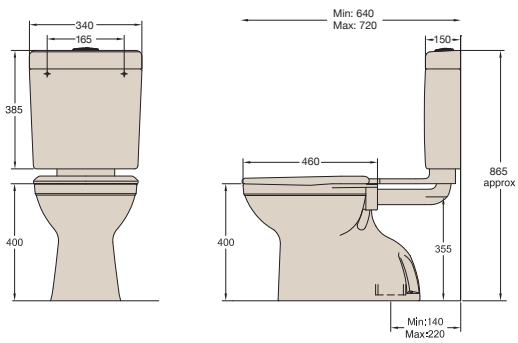

BELLA II LINK SUITE

Product Codes: S-Trap 116883, P-Trap 116884