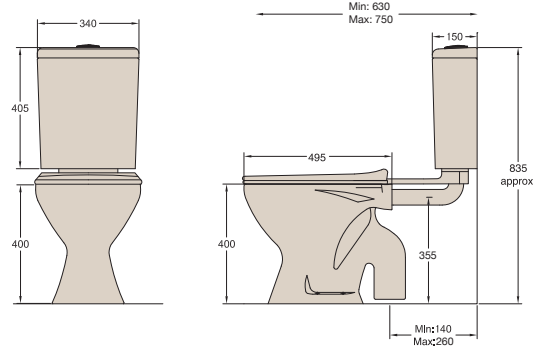

BEGA PLUS II LINK SUITE

Product Codes: S-Trap 114728, P-Trap 115467