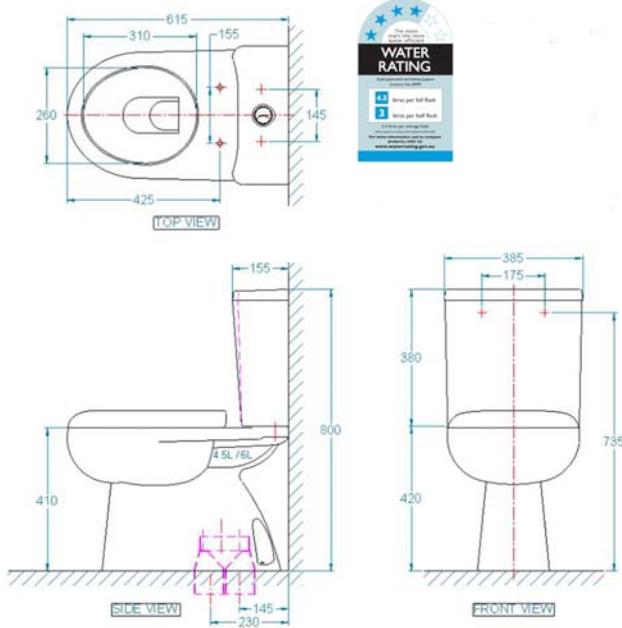

Espace Wall Faced Suite

Espace Close Coupled Suite

Raymor

The Espace Range features:

- Imperial variable set out for ease of installation
- Concealed rear fixings
- Hygienic box rim pan for easy cleaning & superior flush
- Arena wrap over seat with stainless steel seat hinges
- Space saving 220mm short projection SP pan
- EVO water savings 4.5/3 litre dual flush WELS 4 star rating
- Optional seat: Maestro urea anti scratch seat

Espace Close Coupled Suite

Espace Wall Faced Suite

Cresta Suite

The Cresta suite features:

- Imperial variable set out for ease of installation
- Concealed rear fixing
- Novad seat with stainless steel hinges
- Water savings - 6/3 litre dual flush WELS approved 3 star rating