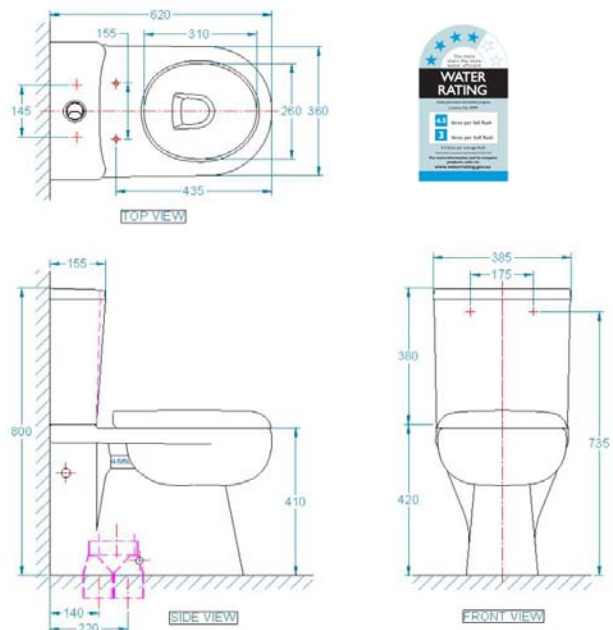

Espace Wall Faced Suite

Espace Close Coupled Suite

Raymor

The Espace Range features:

- Imperial variable set out for ease of installation
- Concealed rear fixings
- Hygienic box rim pan for easy cleaning & superior flush
- Arena wrap over seat with stainless steel seat hinges
- Space saving 220mm short projection SP pan
- EVO water savings 4.5/3 litre dual flush WELS 4 star rating
- Optional seat: Maestro urea anti scratch seat

Espace Close Coupled Suite

Espace Wall Faced Suite

Cresta Suite

The Cresta suite features:

- Imperial variable set out for ease of installation
- Concealed rear fixing
- Novad seat with stainless steel hinges
- Water savings - 6/3 litre dual flush WELS approved 3 star rating