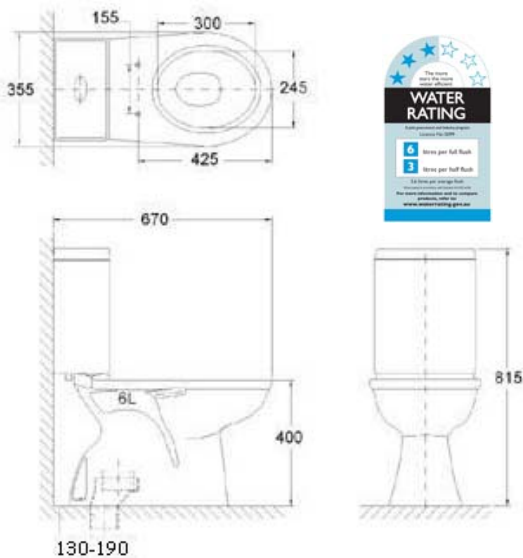

Espace Wall Faced Suite

Espace Close Coupled Suite

Raymor

The Espace Range features:

- Imperial variable set out for ease of installation
- Concealed rear fixings
- Hygienic box rim pan for easy cleaning & superior flush
- Arena wrap over seat with stainless steel seat hinges
- Space saving 220mm short projection SP pan
- EVO water savings 4.5/3 litre dual flush WELS 4 star rating
- Optional seat: Maestro urea anti scratch seat

Espace Close Coupled Suite

Espace Wall Faced Suite

Cresta Suite

The Cresta suite features:

- Imperial variable set out for ease of installation
- Concealed rear fixing
- Novad seat with stainless steel hinges
- Water savings - 6/3 litre dual flush WELS approved 3 star rating